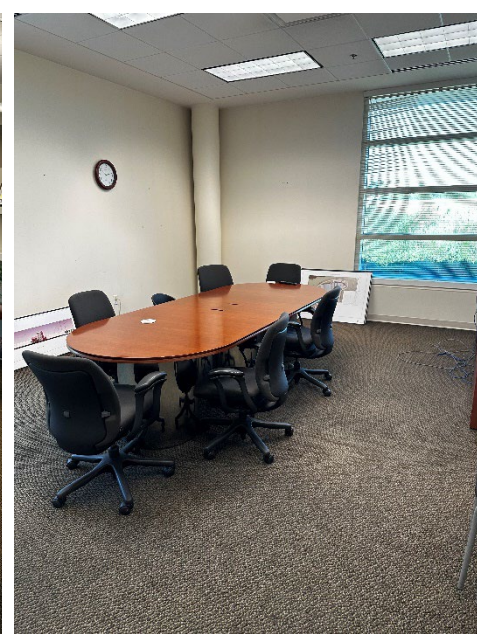

Aggressively priced office space in Schaumburg 1000 ALBION AVE, SCHAUMBURG

4,937 SF

1000 ALBION AVE

SCHAUMBURG, ILLINOIS

Jordan Rovito | Executive Director | Jordan.Rovito@cushwake.com | 312.470.3839