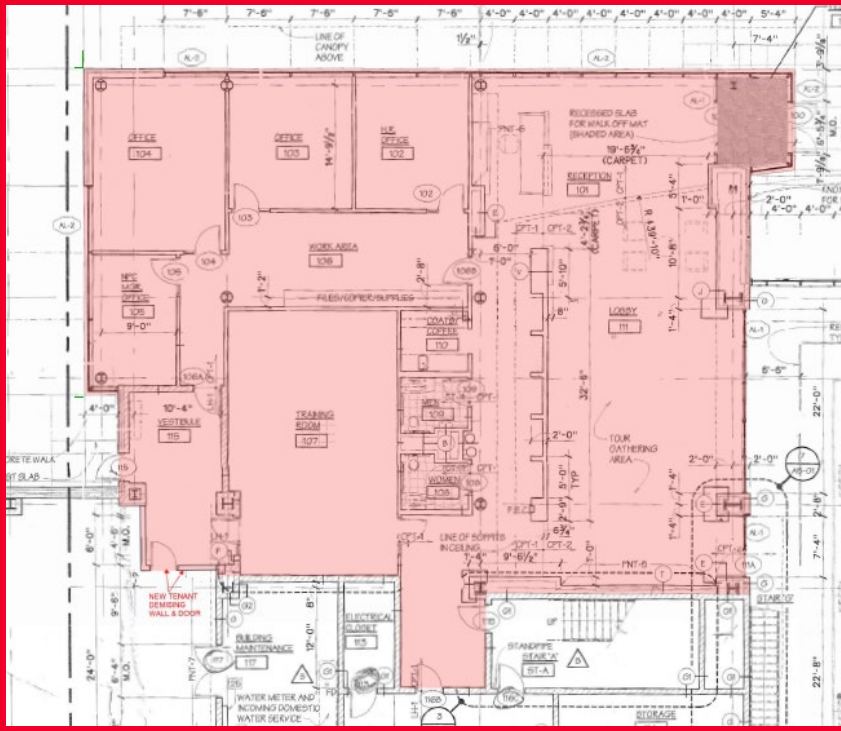

Aggressively priced office space in Schaumburg 1000 ALBION AVE, SCHAUMBURG

4,937 SF

1000 ALBION AVE

SCHAUMBURG, ILLINOIS

Jordan Rovito | Executive Director | Jordan.Rovito@cushwake.com | 312.470.3839