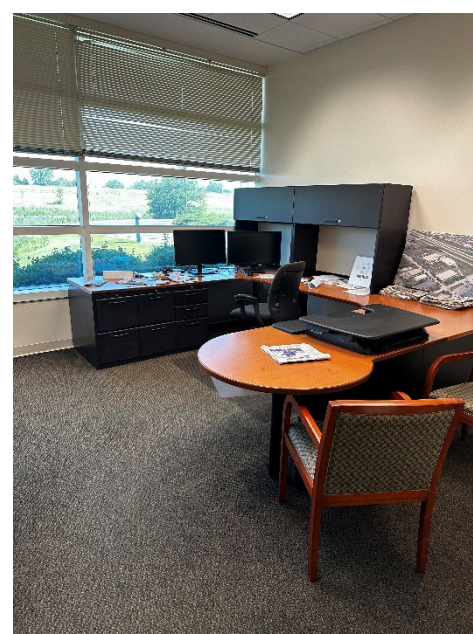

Aggressively priced office space in Schaumburg 1000 ALBION AVE, SCHAUMBURG

4,937 SF

1000 ALBION AVE

SCHAUMBURG, ILLINOIS

Jordan Rovito | Executive Director | Jordan.Rovito@cushwake.com | 312.470.3839