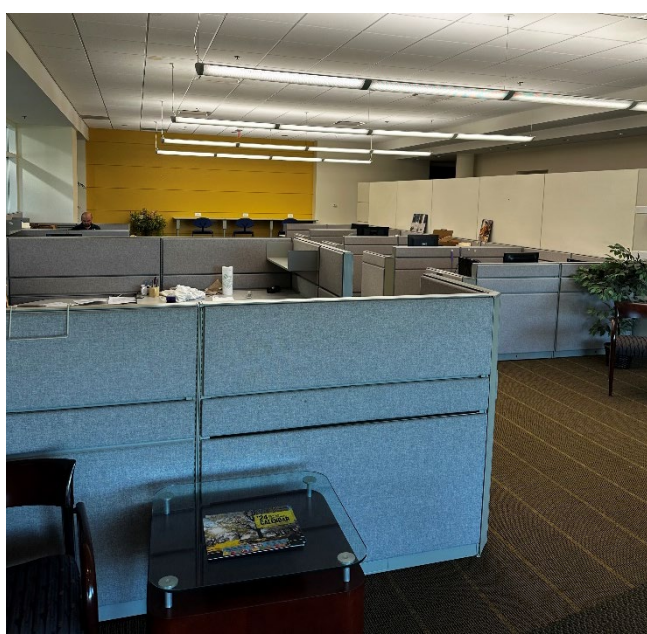

Aggressively priced office space in Schaumburg 1000 ALBION AVE, SCHAUMBURG

4,937 SF

1000 ALBION AVE

SCHAUMBURG, ILLINOIS

Jordan Rovito | Executive Director | Jordan.Rovito@cushwake.com | 312.470.3839