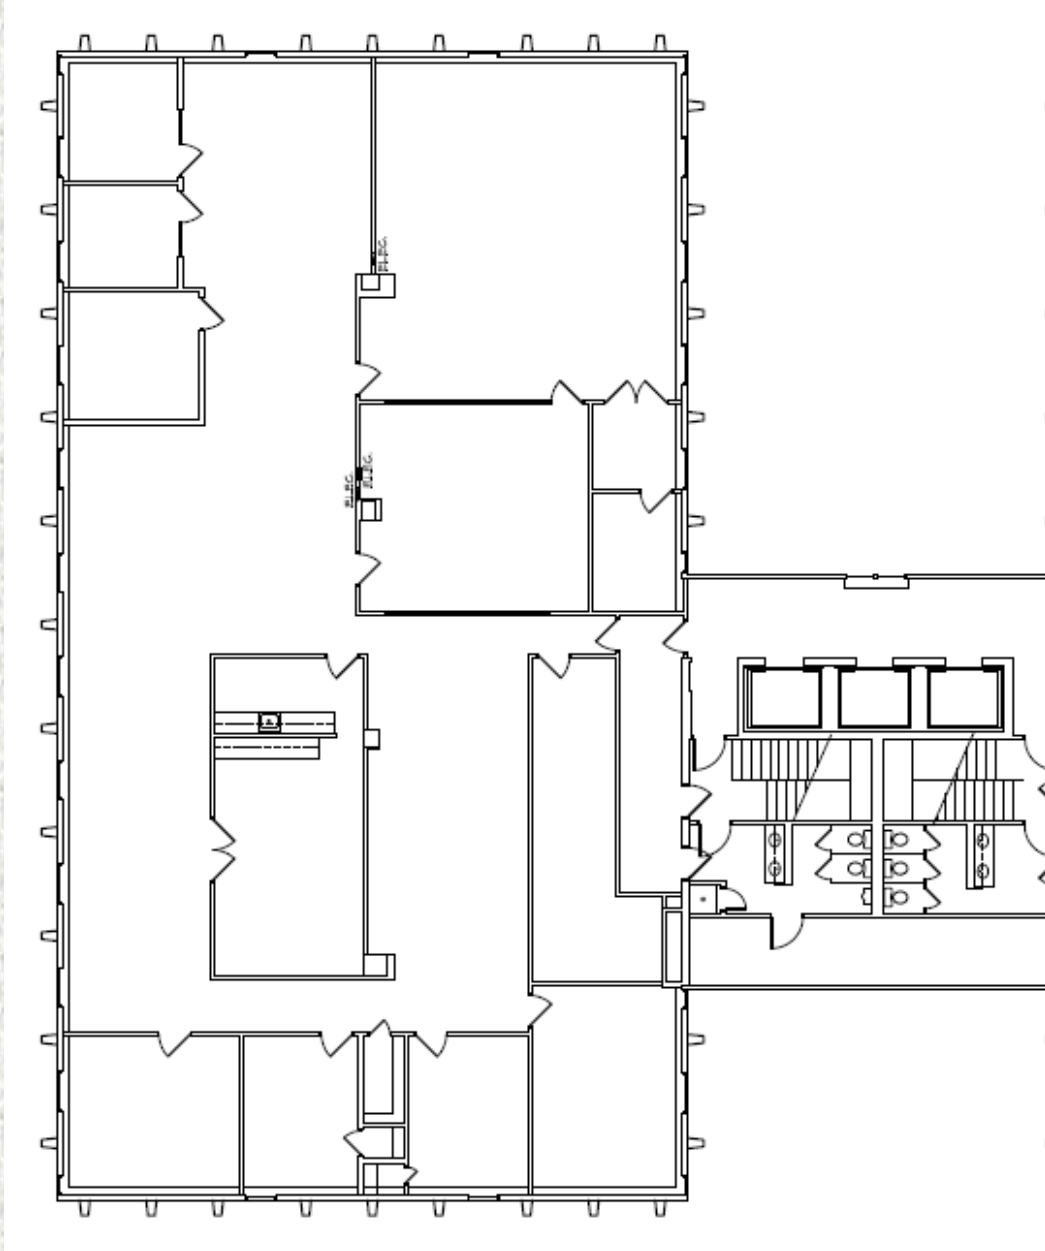

Fox Plaza Office

5416 S. Yale, Tulsa, Oklahoma

TFP

TWENTY FIRST PROPERTIES, INC.

Suite 500
7,325 Sq. Ft.

- 16 Offices
 - 3 Conference Rooms
 - Open Area
- Reception
Storage

For additional information contact
Paul D. Wilson
at 918-743-4300 or
email paul@tfptulsa.com
www.tfptulsa.com