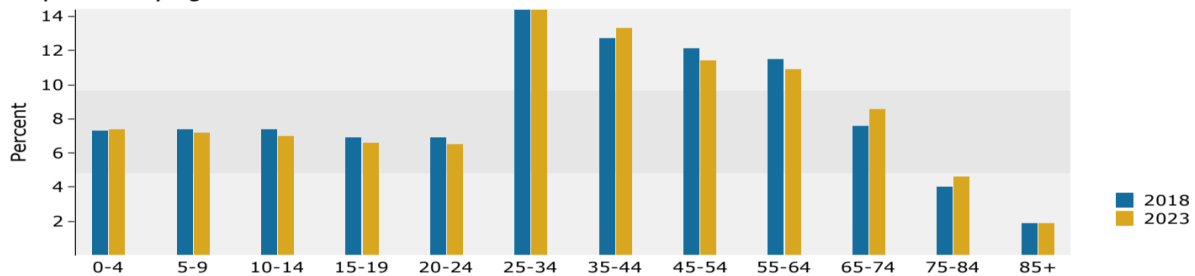

1444 Blalock Rd, Houston, Texas, 77055
Ring: 3 mile radius

Prepared by Esri
Latitude: 29.79676
Longitude: -95.52330

Trends 2018-2023

Population by Age

2018 Household Income

2018 Population by Race

2018 Percent Hispanic Origin: 53.7%