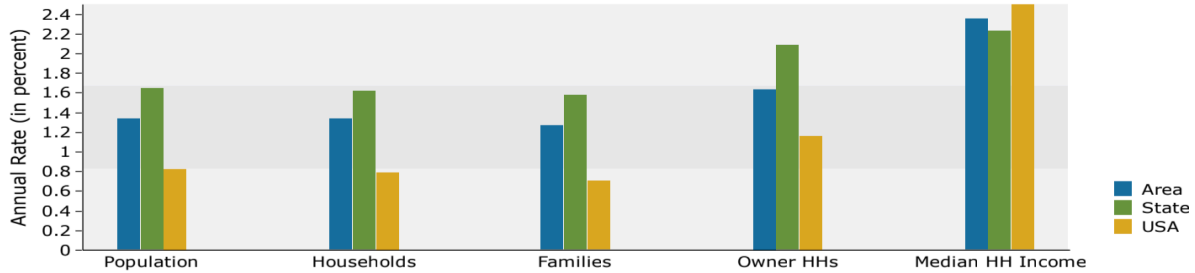

1444 Blalock Rd, Houston, Texas, 77055
Ring: 3 mile radius

Prepared by Esri
Latitude: 29.79676
Longitude: -95.52330

Trends 2018-2023

Population by Age

2018 Household Income

2018 Population by Race

2018 Percent Hispanic Origin: 53.7%