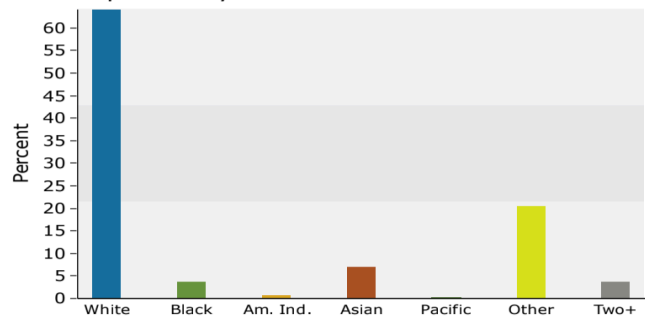

1444 Blalock Rd, Houston, Texas, 77055
Ring: 3 mile radius

Prepared by Esri
Latitude: 29.79676
Longitude: -95.52330

Trends 2018-2023

Population by Age

2018 Household Income

2018 Population by Race

2018 Percent Hispanic Origin: 53.7%