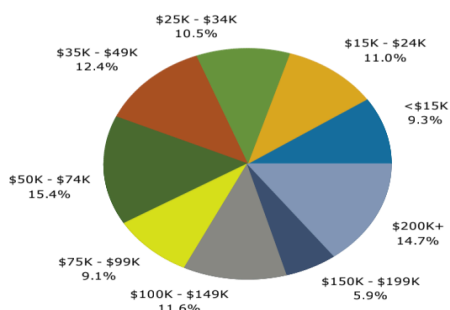

1444 Blalock Rd, Houston, Texas, 77055
Ring: 3 mile radius

Prepared by Esri
Latitude: 29.79676
Longitude: -95.52330

Trends 2018-2023

Population by Age

2018 Household Income

2018 Population by Race

2018 Percent Hispanic Origin: 53.7%