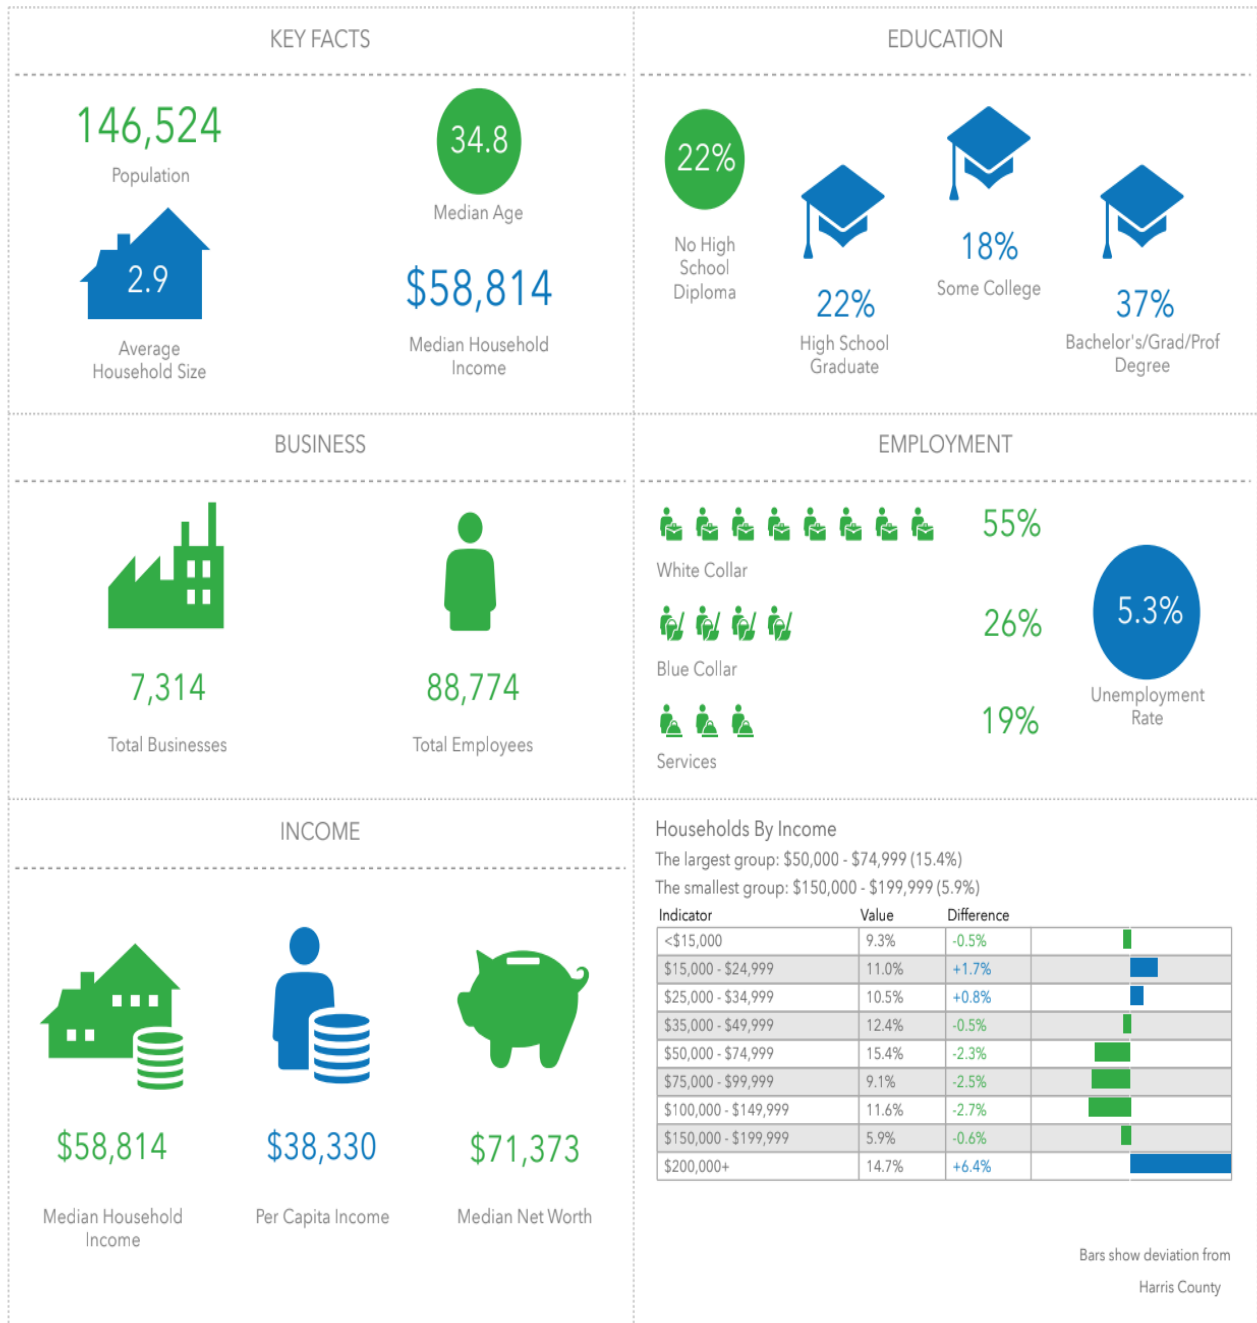

Key Facts for 1444 Blalock Rd

1444 Blalock Rd, Houston, Texas, 77055 (3 miles)
 1444 Blalock Rd, Houston, Texas, 77055
 Ring of 3 miles

Prepared by Esri
 Latitude: 29.79676
 Longitude: -95.52330

Demographic and Income Profile

1444 Blalock Rd, Houston, Texas, 77055
Ring: 3 mile radius

Prepared by Esri
Latitude: 29.79676
Longitude: -95.52330

Trends 2018-2023

Population by Age

2018 Household Income

2018 Population by Race

2018 Percent Hispanic Origin: 53.7%