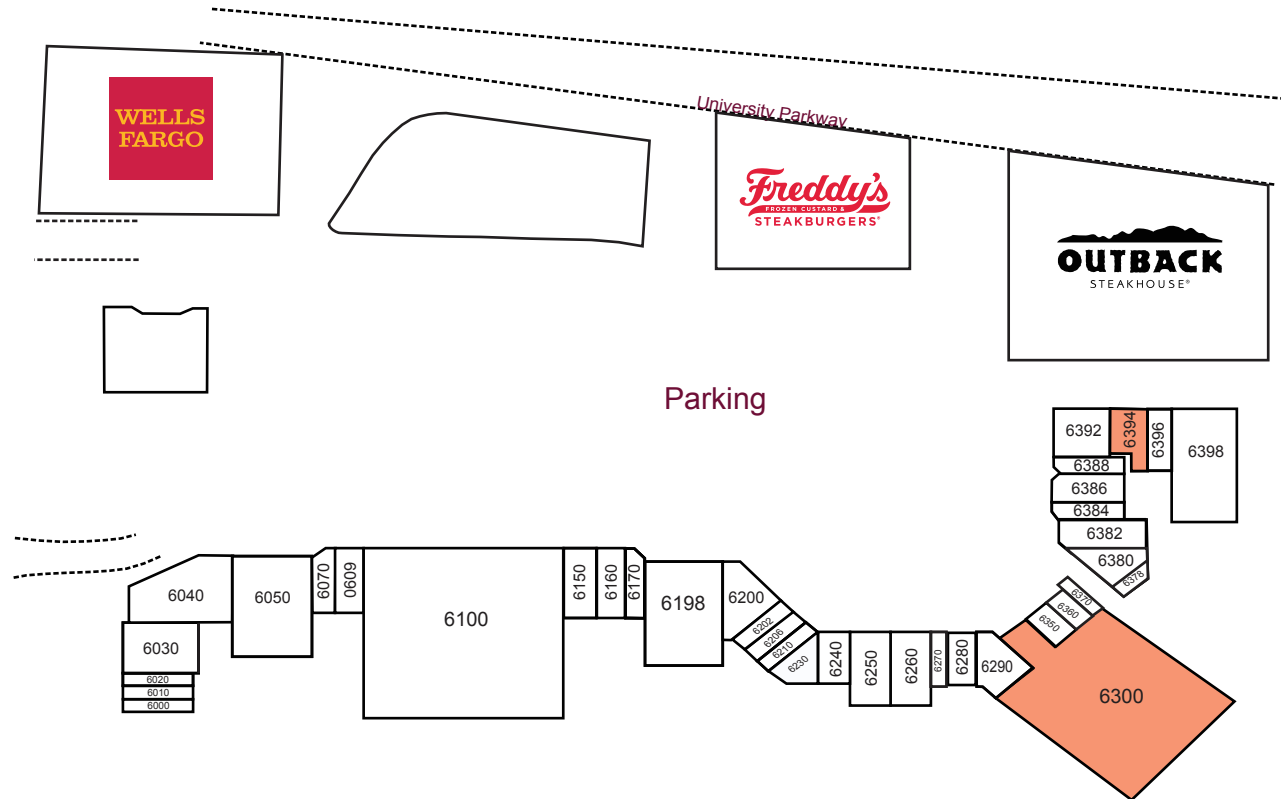

PARKWAY COLLECTIONS

University Pkwy & Lockwood Ridge Road

UNIT	TENANT	AREA	UNIT	TENANT	AREA	UNIT	TENANT	AREA
6000	Jack Donuts	975 SF	6200	Barber Shop	800 SF	6370	Regent Nails	1,780 SF
6010	J.M. Suverkrup DMD	975 SF	6202	Barber Shop	800 SF	6378	Yoga	1,431 SF
6020	J.M. Suverkrup DMD	975 SF	6206	Pharmedico Pharmacy	2,000 SF	6380	Ruthstan, Inc.	1,321 SF
6030	Lucky Spots	3,900 SF	6210	Family Petstore	1,050 SF	6382	Consignment Shop	1,611 SF
6040	Mattresses & More	7,193 SF	6230	Family Petstore	3,335 SF	6384	Miracle Ear	1,468 SF
6050	Dollar Tree	10,033 SF	6240	Reynas Taqueria	3,272 SF	6386	Peach's	2,596 SF
6070	Divine Hair Creations	1,550 SF	6250	Escape Room	3,600 SF	6388	University Parkway Jewelers	1,468 SF
6090	Infuzion Restaurant	2,510 SF	6260	Reflex Dance & Yoga	3,600 SF	6392	Pino's Restaurant	3,562 SF
6100	Detwiler's Farm Market	44,665 SF	6270	Discount RX	996 SF	6394	Available	2,170 SF
6150	Cora Health Services	2,535 SF	6280	Coffee Shop/Crepe Shop	1,300 SF	6396	Cigar, Cigars	2,000 SF
6160	Elements Massage	2,535 SF	6290	Indian Restaurant	3,235 SF	6398	DG Hardware	6,720 SF
6170	Brazilian Jiu Jitsu	1,573 SF	6300	Available	30,000 SF			
6198	The Sweat Box	10,000 SF	6350	Great Florida Insurance	1,034 SF			