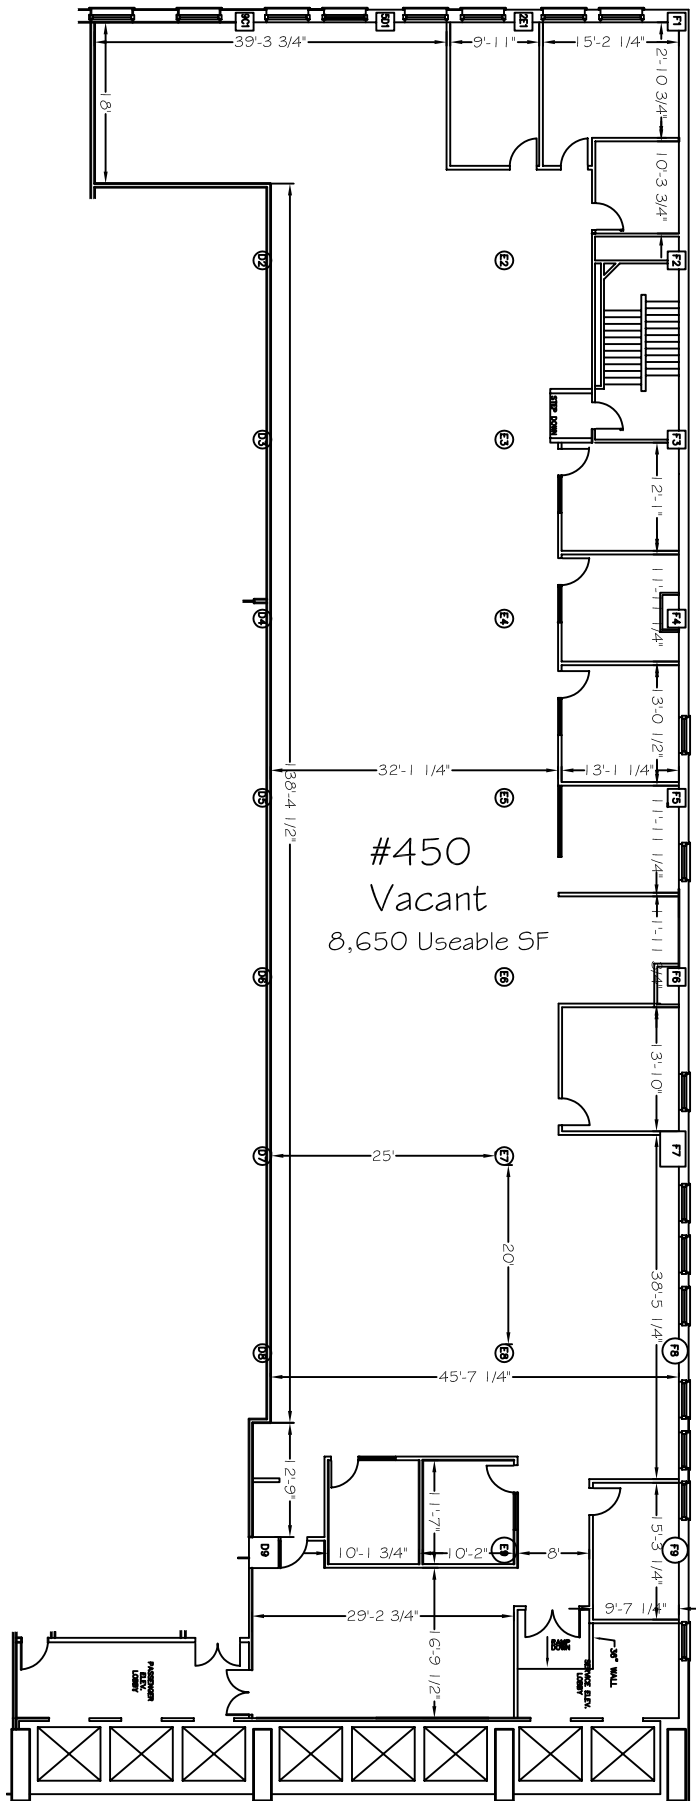

This is an Eyde Company Property - Contact us for more information - 517-351-2480

BUILDING KEY

SCALE: NO SCALE

<p>One Lake Erie Center</p> <p>SUITE #450</p> <p>600 N. Jefferson Avenue</p> <p>Toledo, OH 43604</p> <p>USEABLE AREA: 8,650 SF*</p> <p>RENTABLE AREA: 9,515 SF*</p>

* Square feet measurements subject to change upon site measure

One Lake Erie Center Suite #450

SCALE: NONE