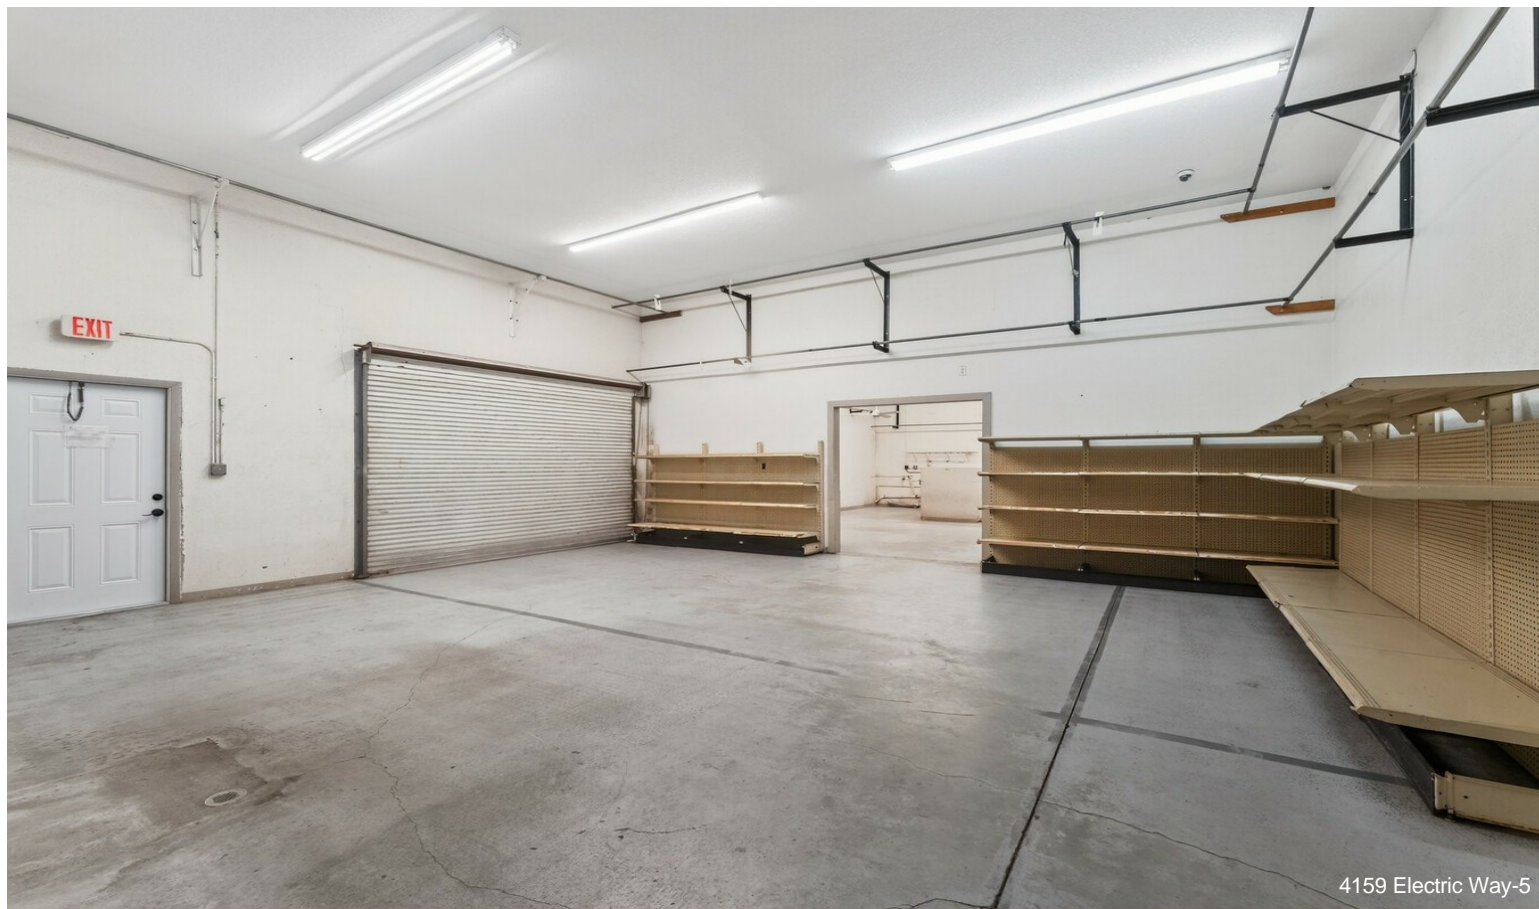

4159 Electric Way-5