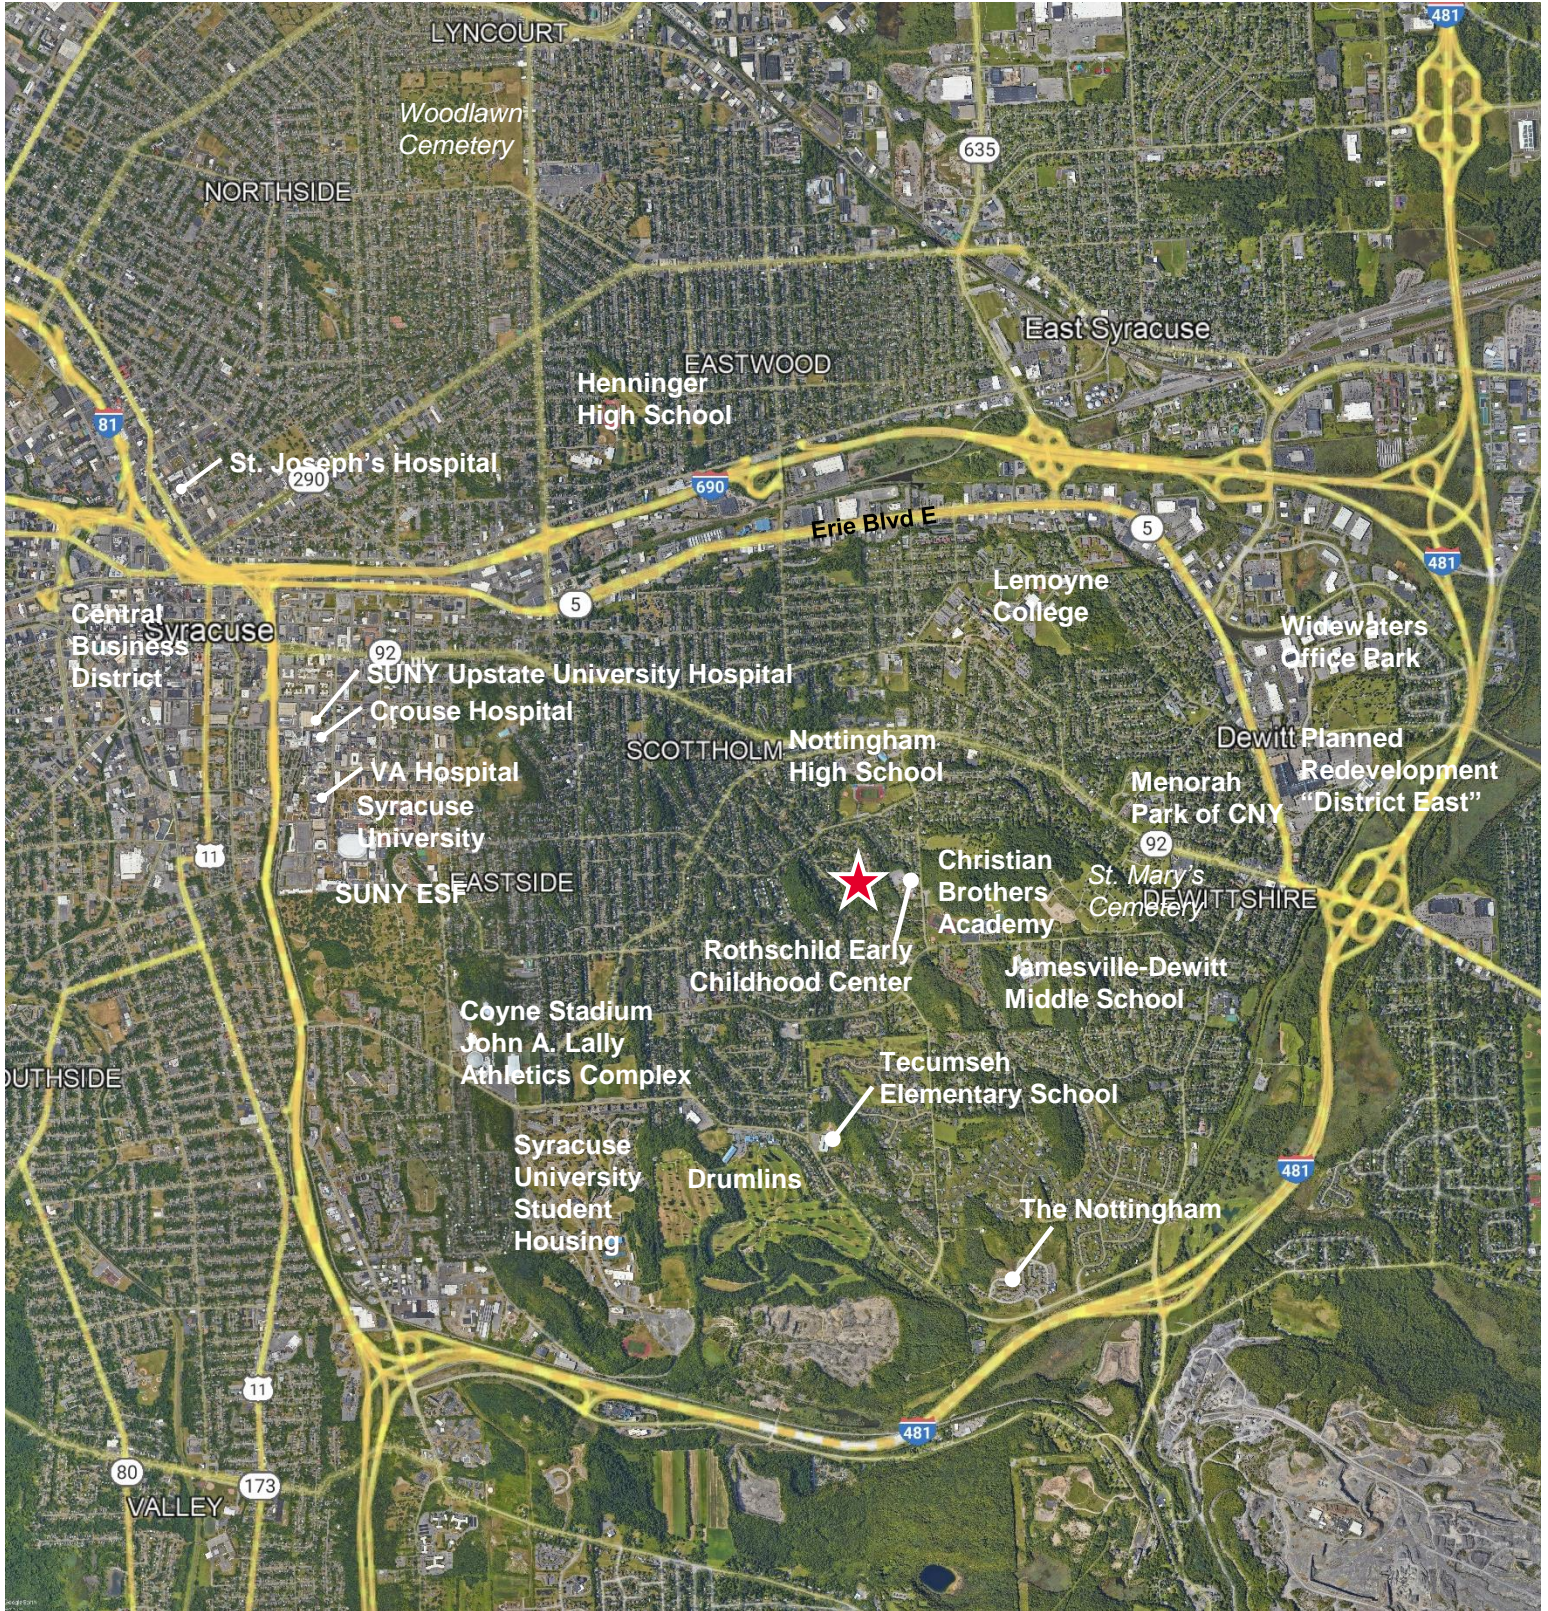

FOR SALE

500 Brookford Road | Syracuse, New York

Independently Owned and Operated / A Member of the Cushman & Wakefield Alliance

Cushman & Wakefield Copyright 2022. No warranty or representation, express or implied, is made to the accuracy or completeness of the information contained herein, and same is submitted subject to errors, omissions, change of price, rental or other conditions, withdrawal without notice, and to any special listing conditions imposed by the property owner(s). As applicable, we make no representation as to the condition of the property (or properties) in question.