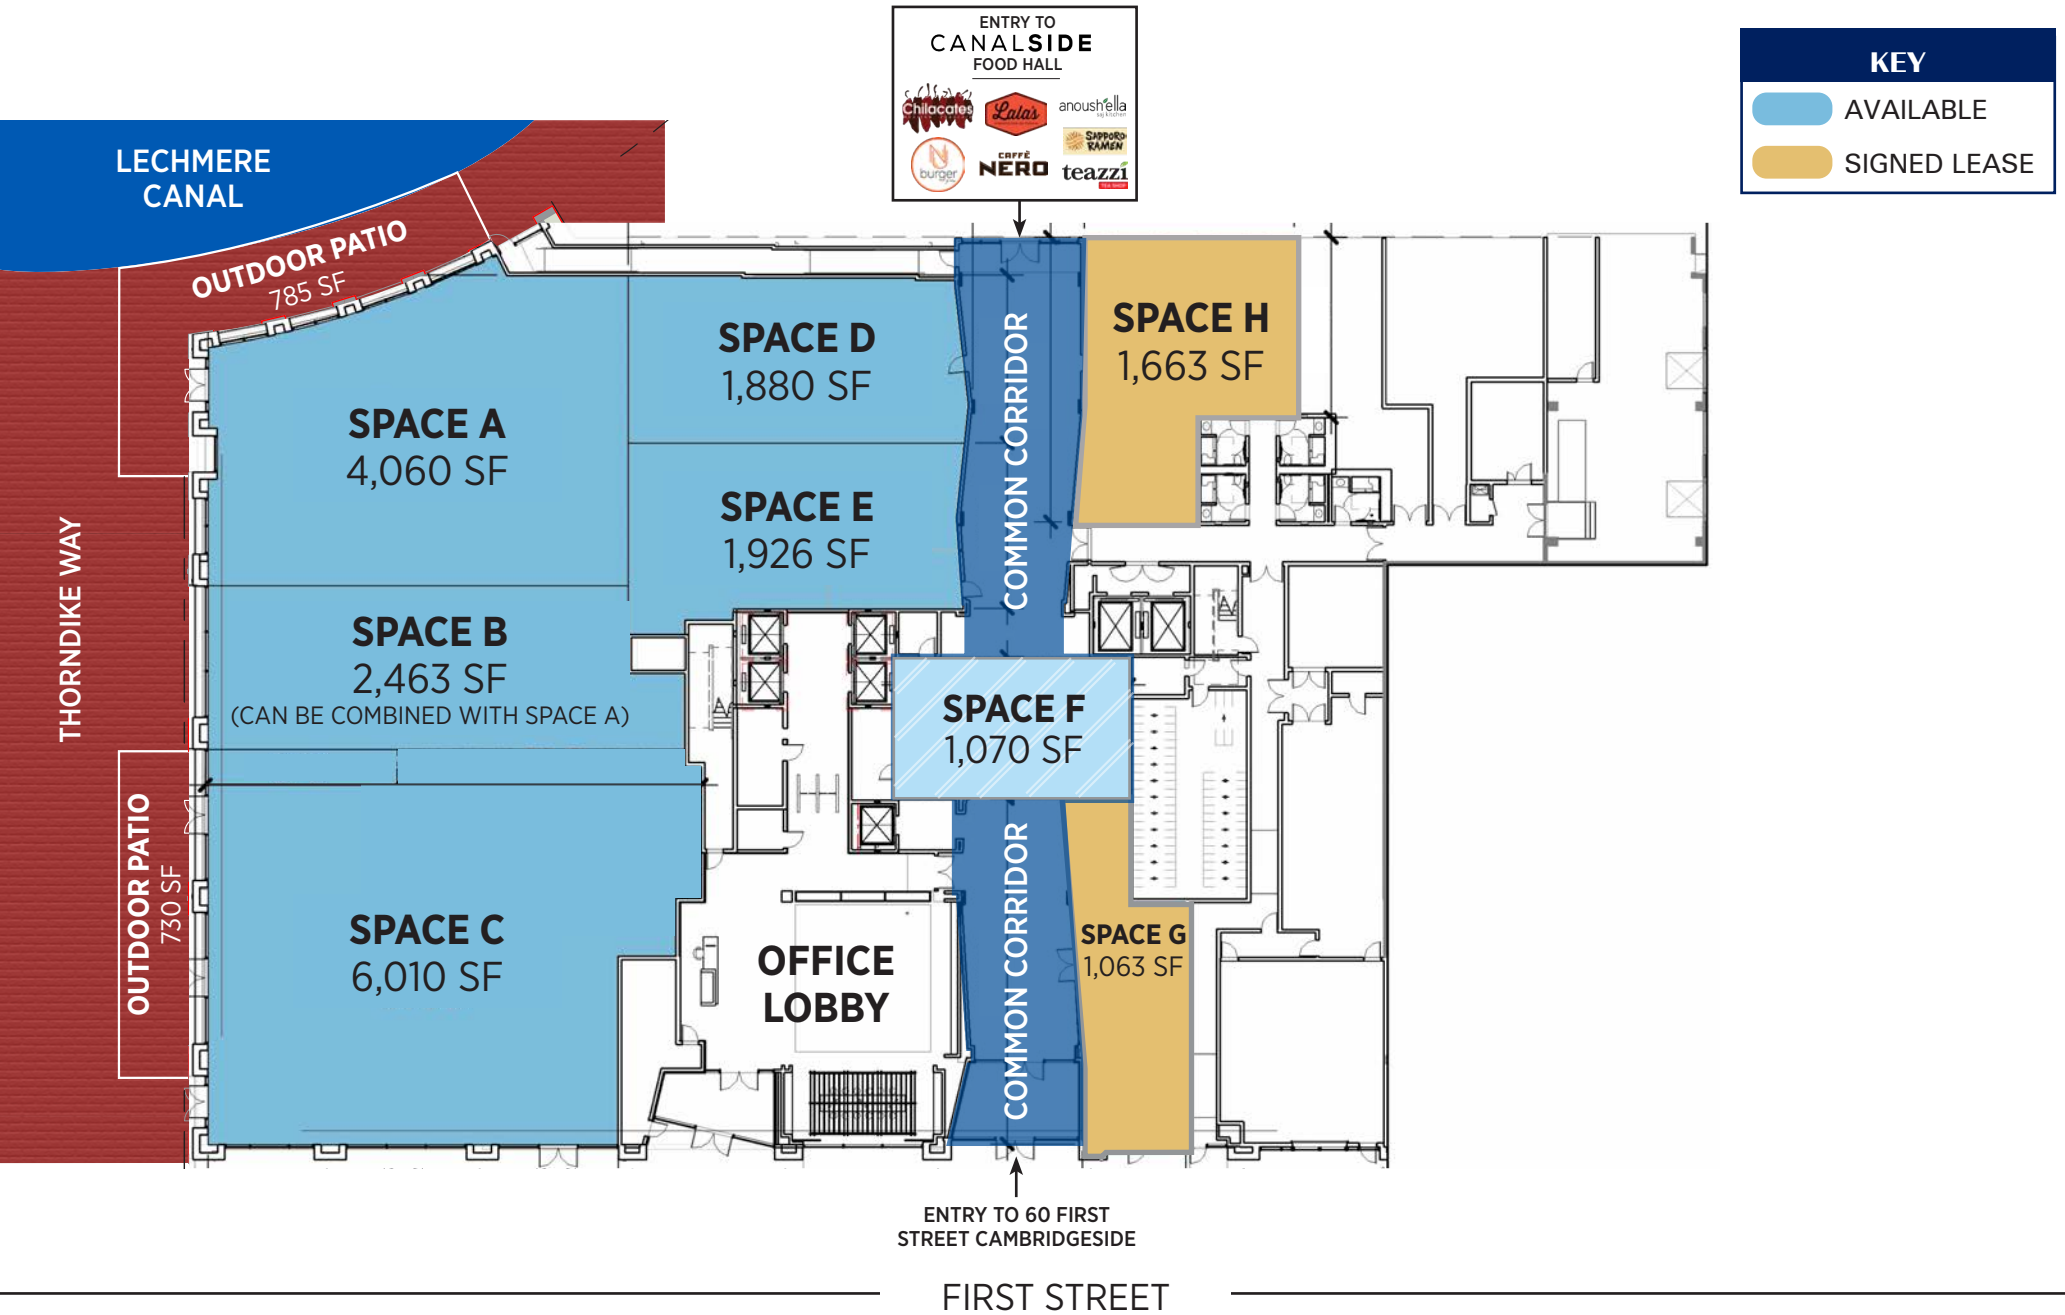

60 FIRST STREET

POTENTIAL SUBDIVISION | SITE PLAN