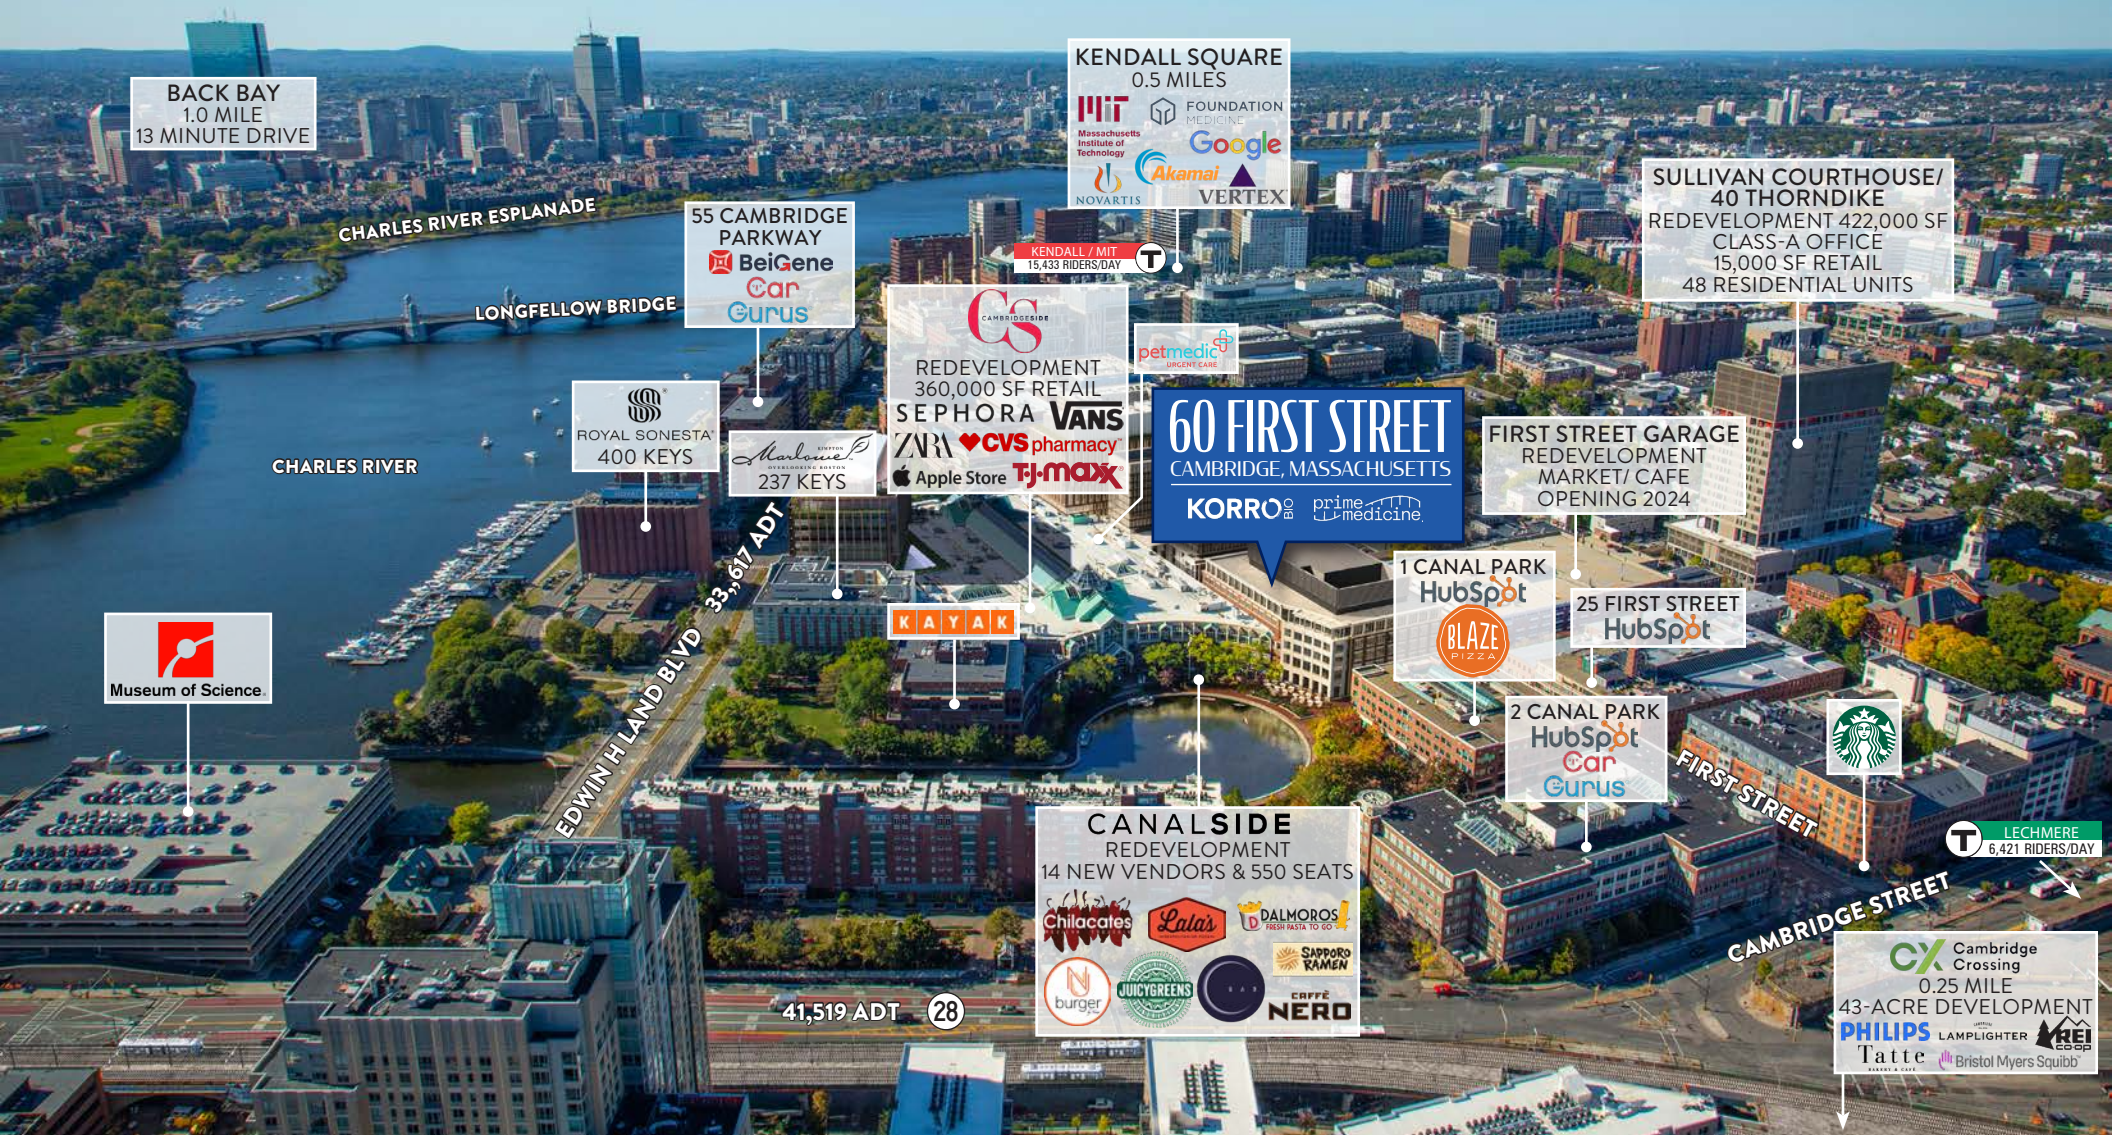

# 60 FIRST STREET

CAMBRIDGE, MASSACHUSETTS

# 60 FIRST STREET EAST CAMBRIDGE | NEIGHBORHOOD AERIAL

## THE NEIGHBORHOOD

- East Cambridge is located just north of Kendall Square, Massachusetts' hub for biotech
- Immediately north of the site is Cambridge Crossing, a new 43-acre development located at Lechmere Station  home to Philips, Bristol Myers Squibb, REI, Tatte, and Lamplighter Brewing
- Adjacent to CambridgeSide redevelopment, future home to a 2 M SF mixed-use redevelopment (360,000 SF Retail)

**CANALSIDE REDEVELOPMENT**  
14 NEW VENDORS & 550 SEATS  
Chilacales Lala's NERO  
burger JUNCYGREENS DALMOROS  
inchu SAPPORO RAMEN

CAMBRIDGE SIDE  
Apple Store  
CVS pharmacy  
Lids VANS  
newbury comics  
ZARA SEPHORA  
TJ-maxx