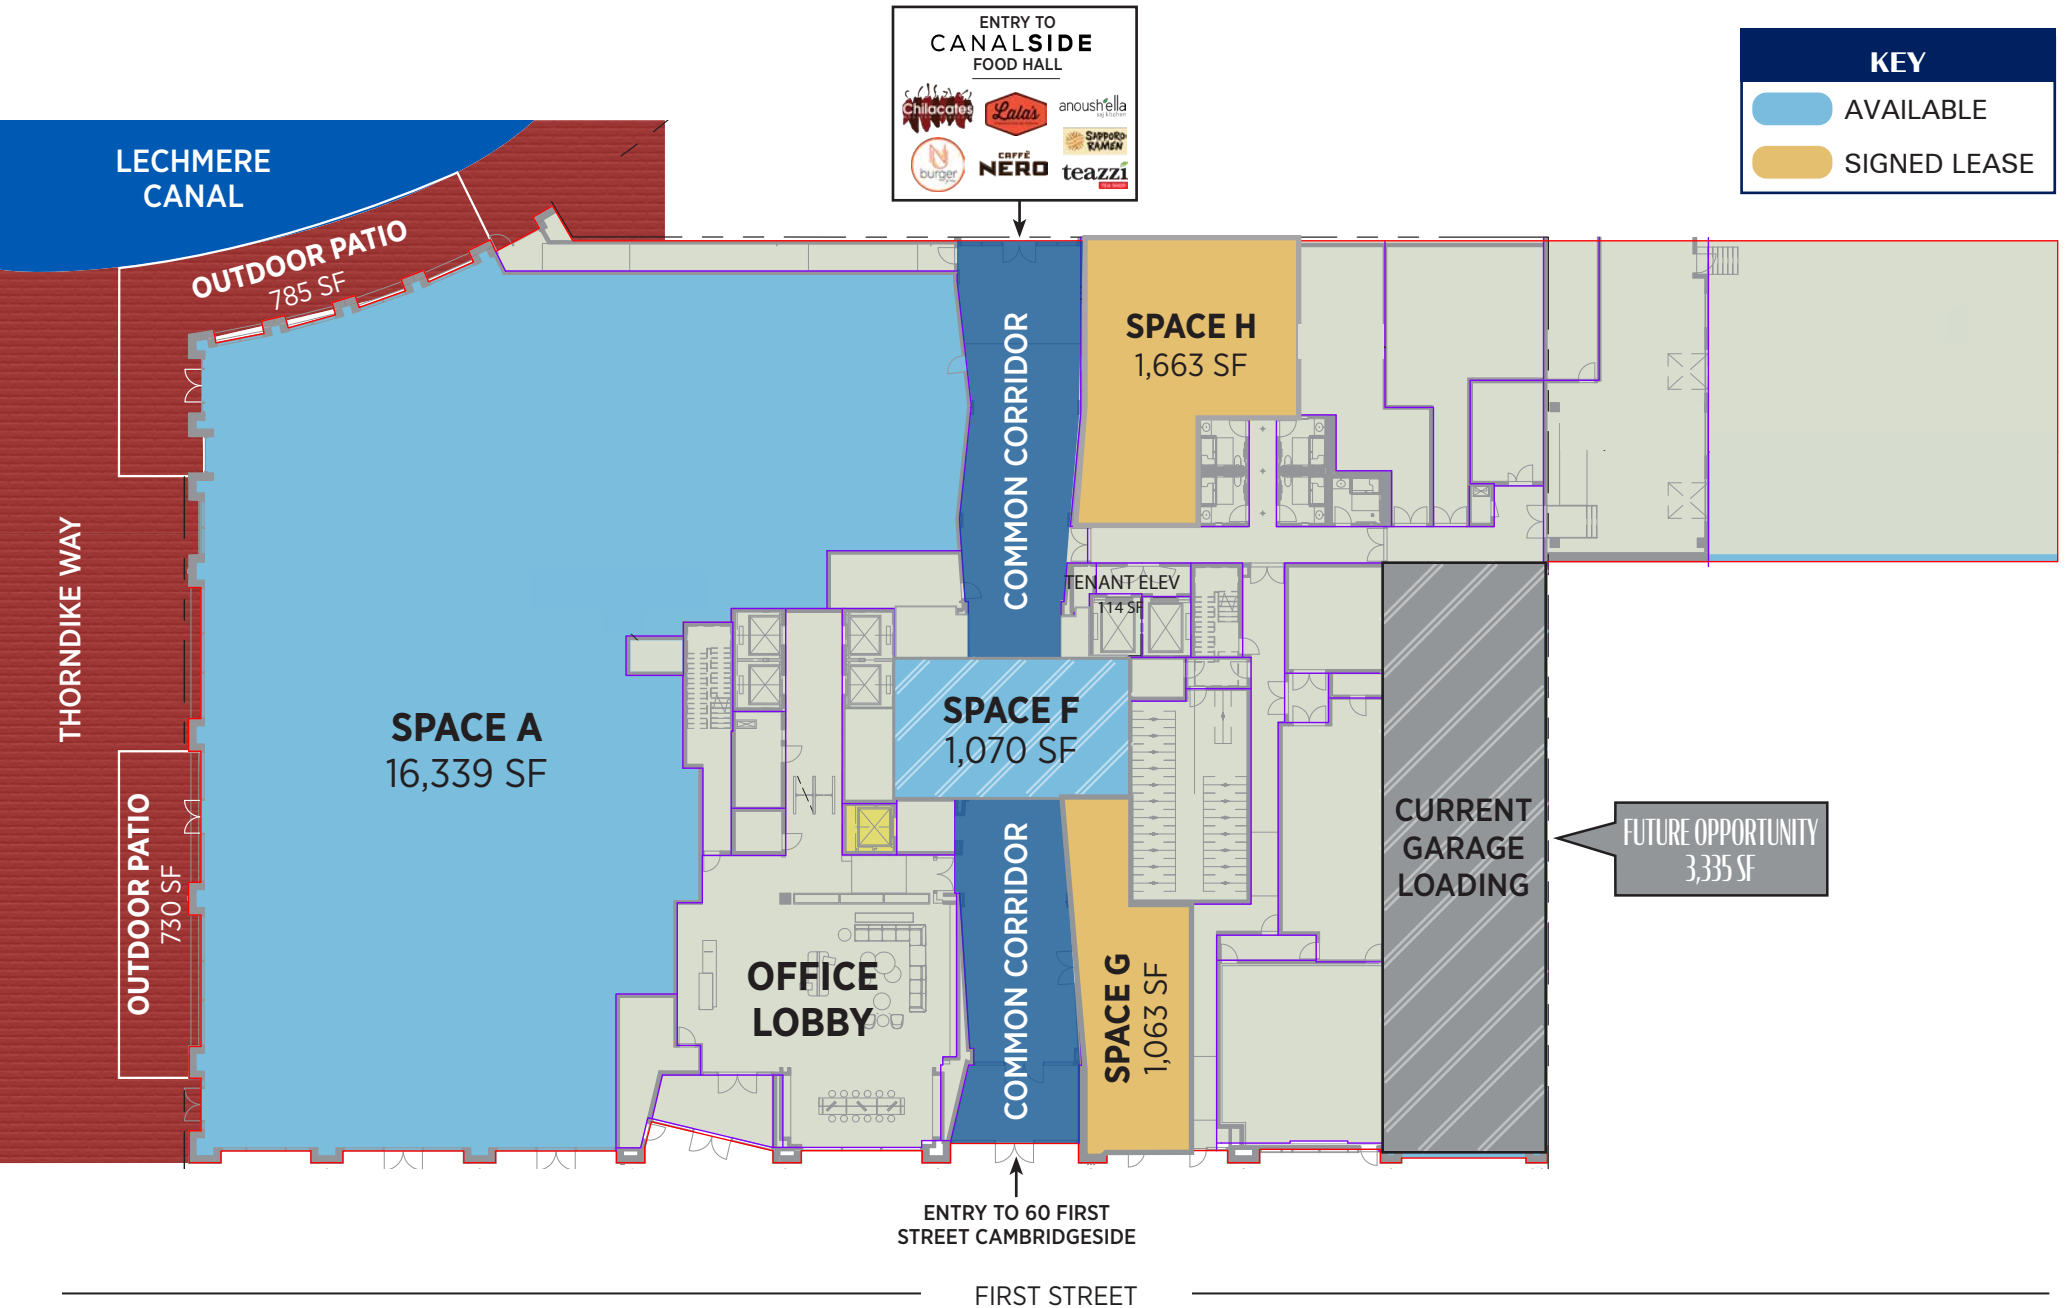

# 60 FIRST STREET THE OPPORTUNITY

Total Project  
**228K RSF**

Retail (Street Level)  
**20,135 RSF**

Outdoor Patio  
**1,515 SF**

Office (Floors 2-5)  
**200K RSF - FULLY LEASED**

prime medicine **KORRO**

# 60 FIRST STREET SITE PLAN

60 FIRST STREET