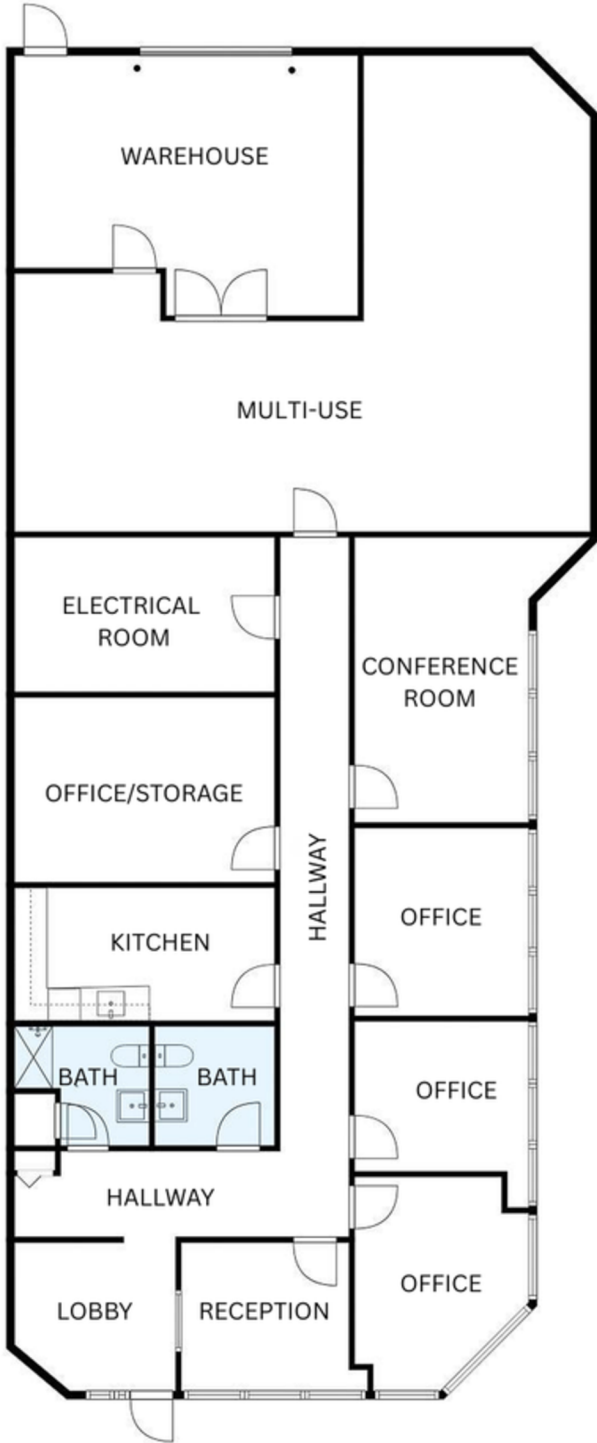

5875 Peachtree Ind Blvd
Suite 170

Schedule a Tour or Request Details Today:

Rebecca Davis, Summit Real Estate

rdavis@summitgeorgia.com

770-633-4370