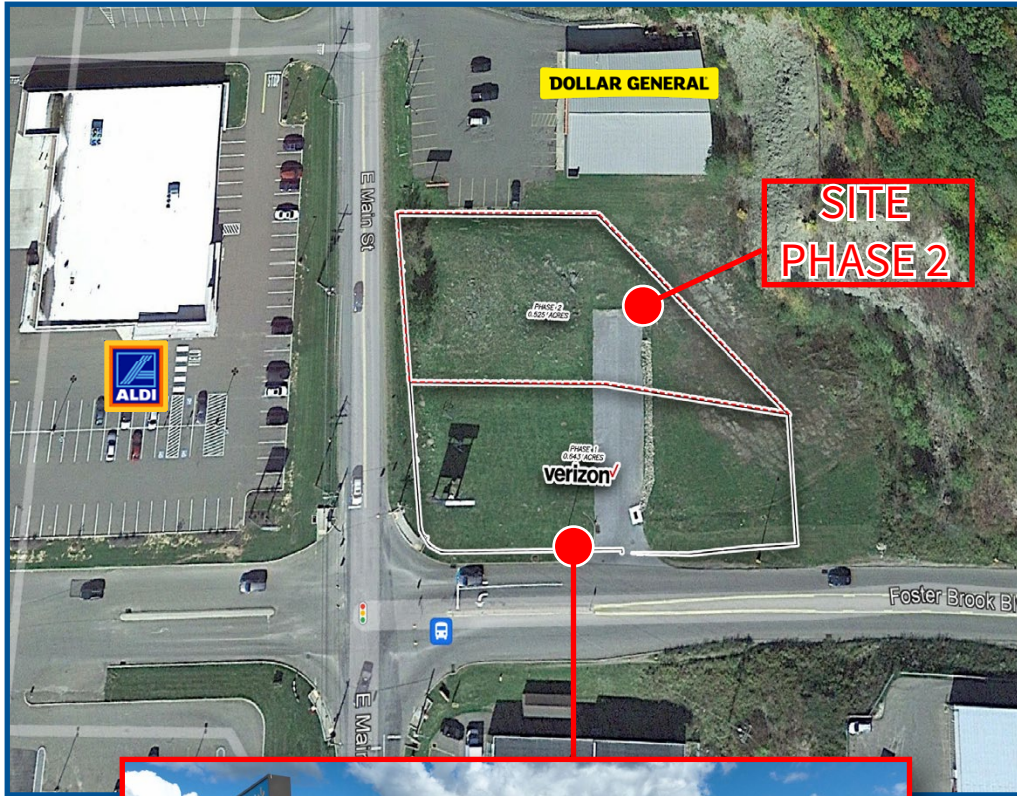

AVAILABLE OUTLOT WITH DRIVE-THRU OPPORTUNITY

AERIAL - SITE