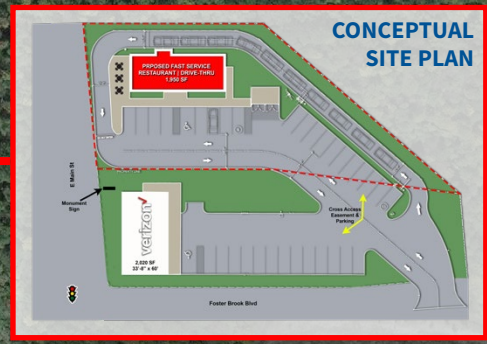

FOR INFORMATION CONTACT:

John Holloway
E: John@VeritasRealty.com
T: 317-472-1800

Jamison Downs
E: Jamison@VeritasRealty.com
T: 317-472-1800