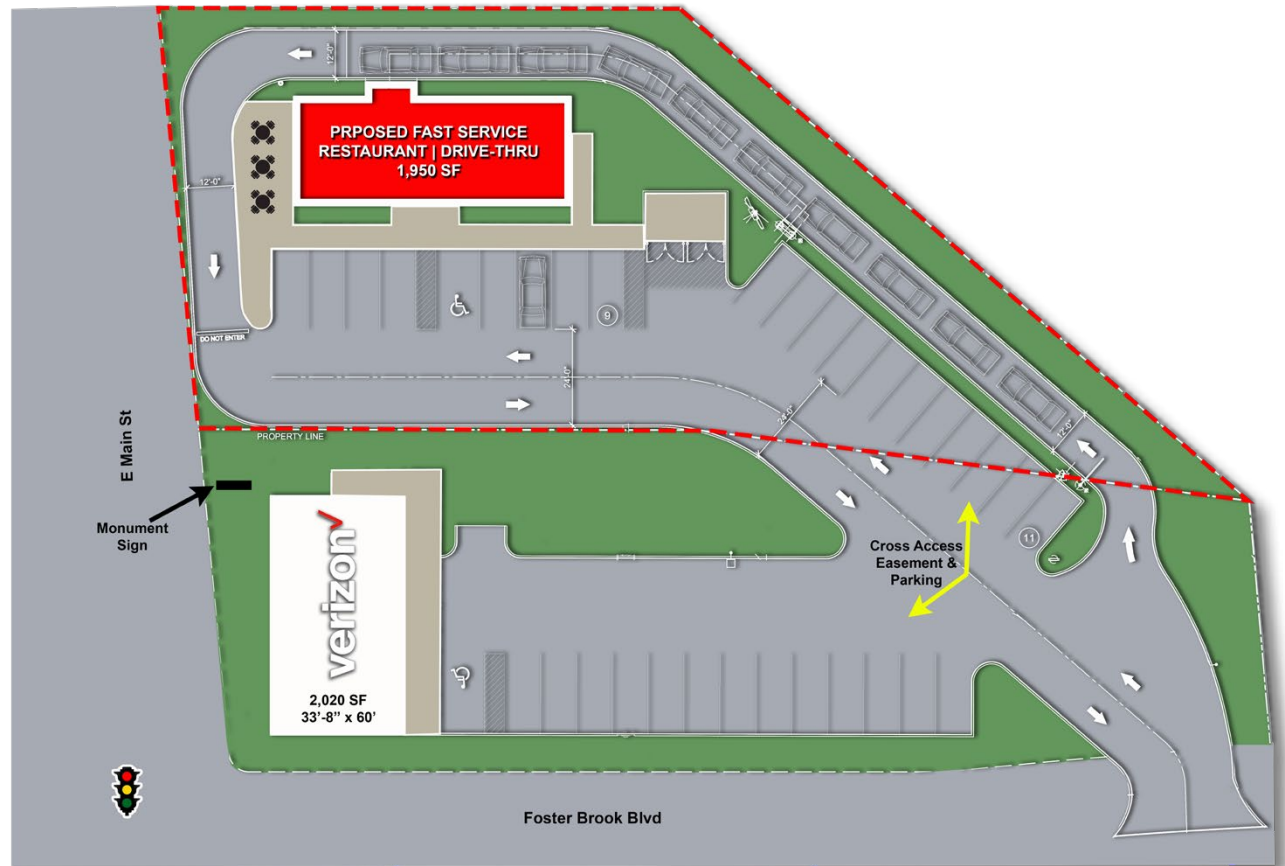

AVAILABLE OUTLOT WITH DRIVE-THRU OPPORTUNITY

PROPERTY OVERVIEW

0.525 AC Outlot - ready for development | platted for drive-thru user

PROPERTY HIGHLIGHTS:

- Best available commercial outlot in McKean County
- Strategically designed to accommodate a freestanding drive-thru restaurant
- Prime visibility and great access at lighted intersection serving Walmart Supercenter, Goodwill, ALDI, Taco Bell, and Bradford Mall (Big Lots, Tractor Supply, Label Shopper, Dollar Tree, Anytime Fitness and more)
- Shared access with brand new freestanding Verizon (opening December 2021)
- Less than 0.5 mile from interstate ramp surrounded by national retailers and restaurants
- Minutes from Bradford Downtown Historic District and University of Pittsburgh at Bradford (1,657 enrollment)

CONCEPTUAL SITE PLAN