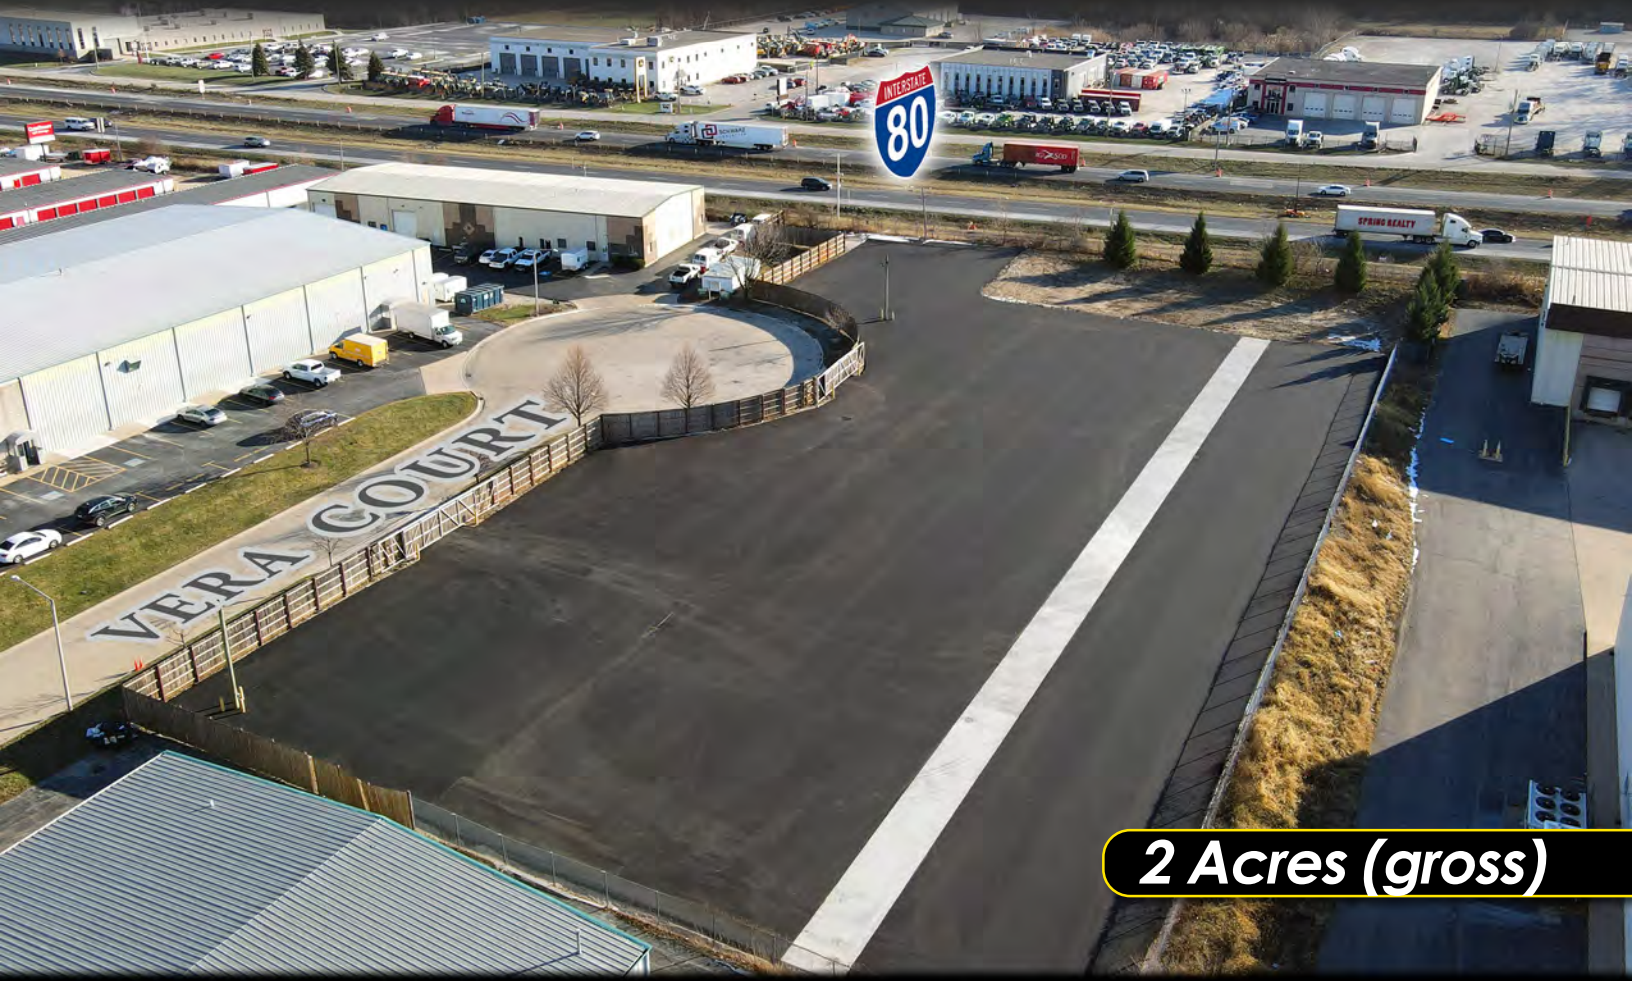

PROPERTY
FOR LEASE

Vera Court
JOLIET, IL

2 Acres (gross)

JONATHAN SHARP
(815)321-4612
jsharp@buildsharp.com

PROPERTY FOR LEASE

Vera Court JOLIET, IL

SAMPLE
LOT
LAYOUT

VERA CT