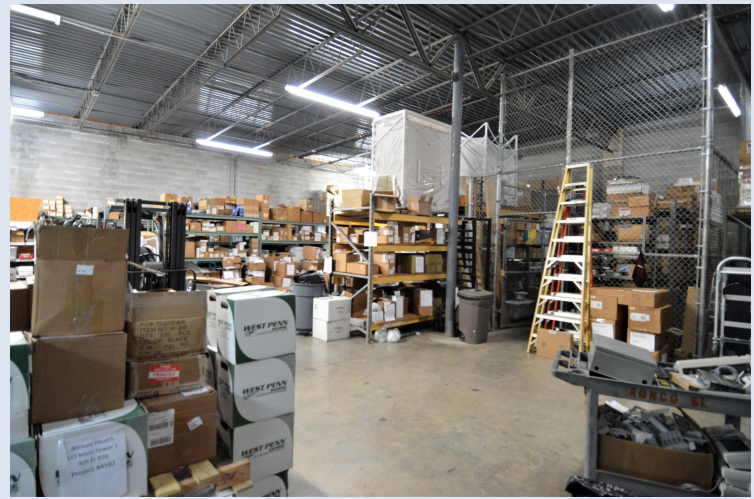

3250 Green Park Circle

Charlotte, NC 28217

For Sale/Lease

\$1,950,000 / \$12 psf

Property Details

- 7,964 sqft (3,006 sqft office)
- 1 Dock High Door
- 15' Clear Height in warehouse
- Close proximity to I-77 & I-85