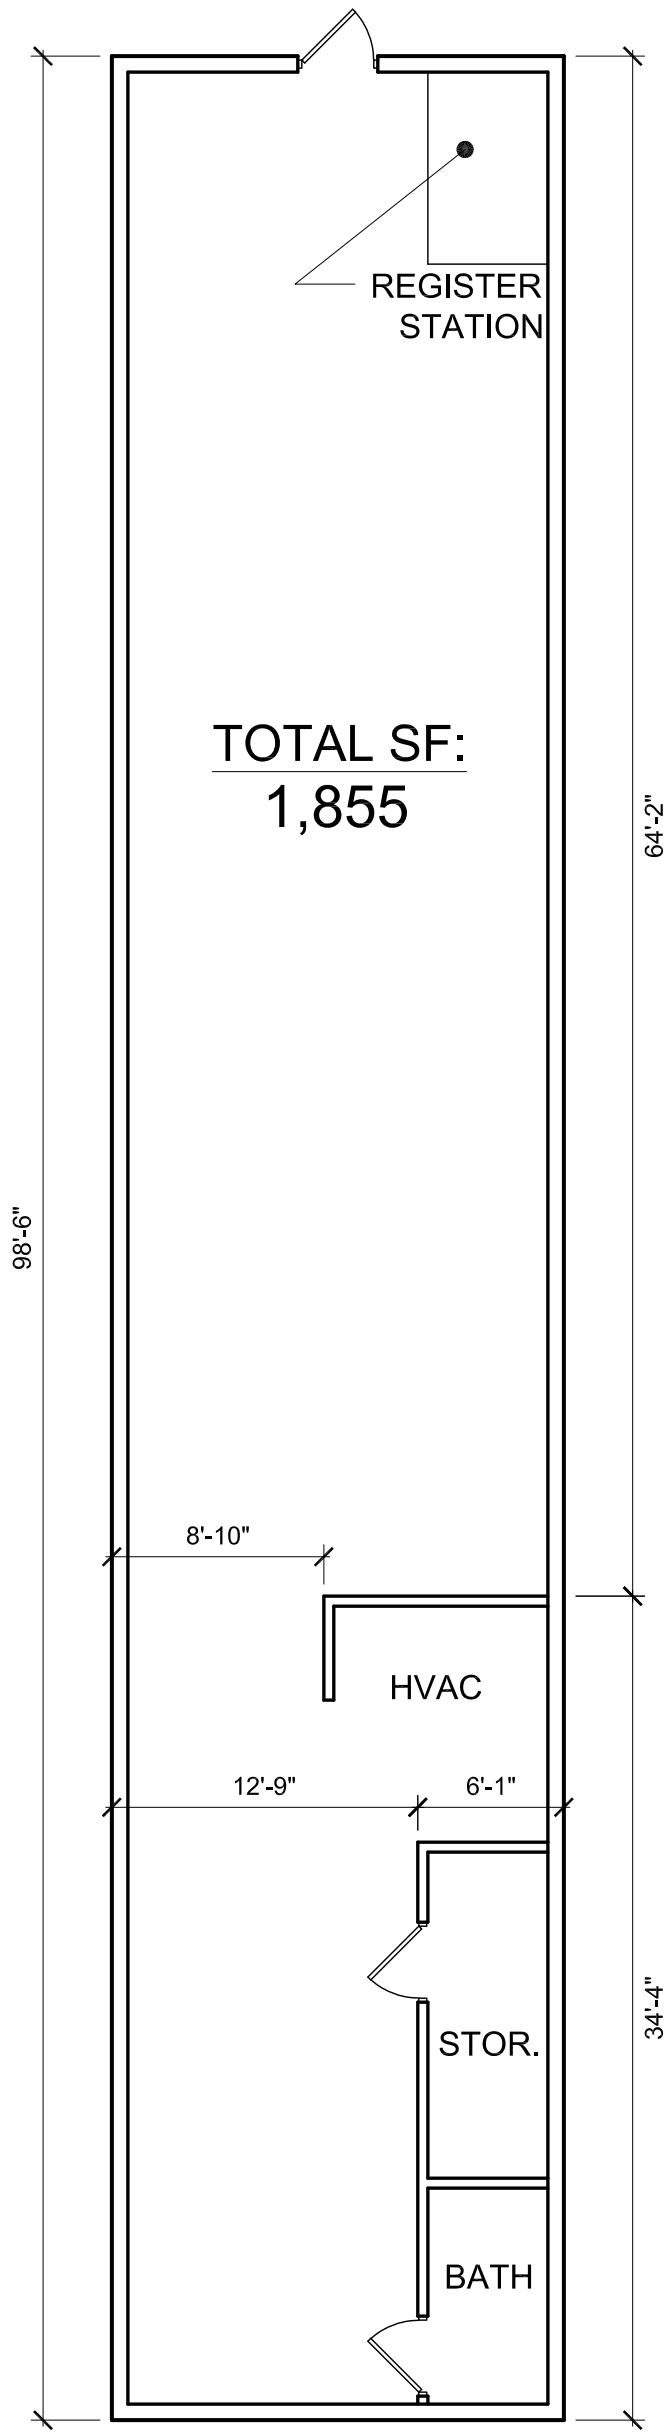

FARMINGTON AVENUE

LAUREL STREET

TOTAL SF:
1,855

SCALE: 1/8" = 1'-0"