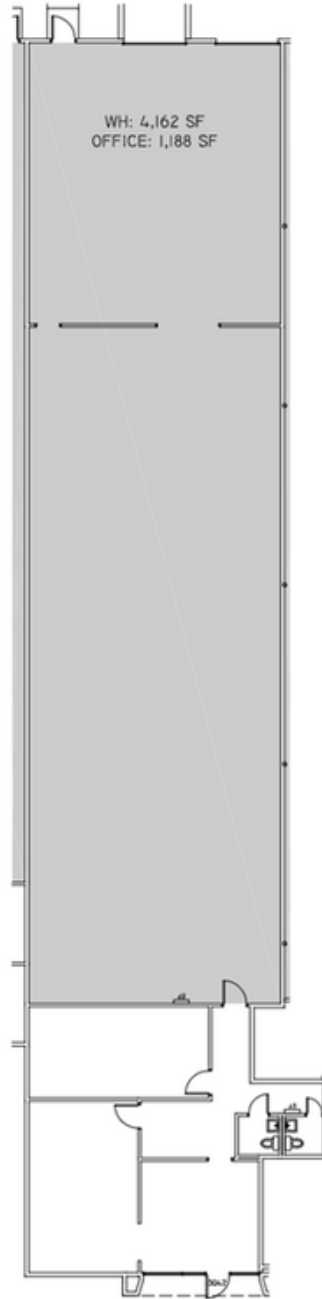

SPACE AVAILABLE

3024 Miller Road - Suite 3042

Lithonia, GA 30038

APEX INDUSTRIAL
REAL ESTATE ADVISORS

3500 Lenox Road, Suite 1275 | Atlanta, GA 30326 | apexindustrialre.com

For more information, please contact:

RECE MOORE

Office: (404) 574-6311

Cell: (770) 861-8140

rmoore@apexindustrialre.com

BRYCE MCCAIN

Office: (404) 595-1552

Cell: (770) 845-3559

bmccain@apexindustrialre.com

Although the information contained therein was provided from sources believed to be reliable, Apex Industrial makes no representation, expressed or implied, as to its accuracy and said information is subject to errors, omissions or changes.