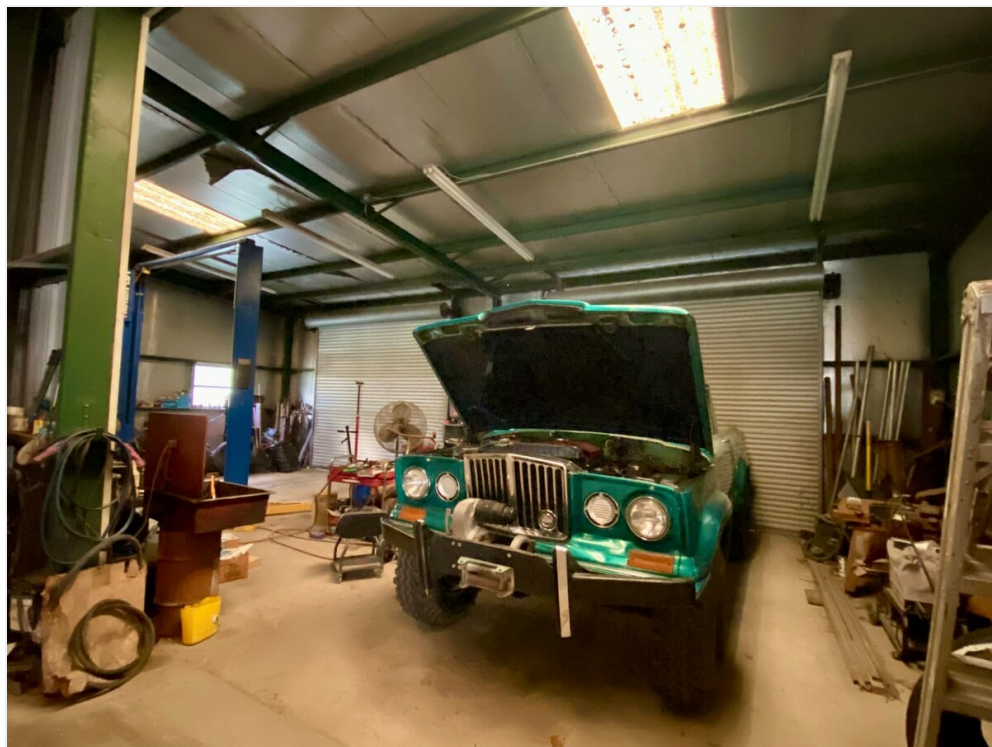

1747 Highway 11 S

1747 Highway 11 S, Picayune, MS 39466

Property Photos

6, IMG_6600