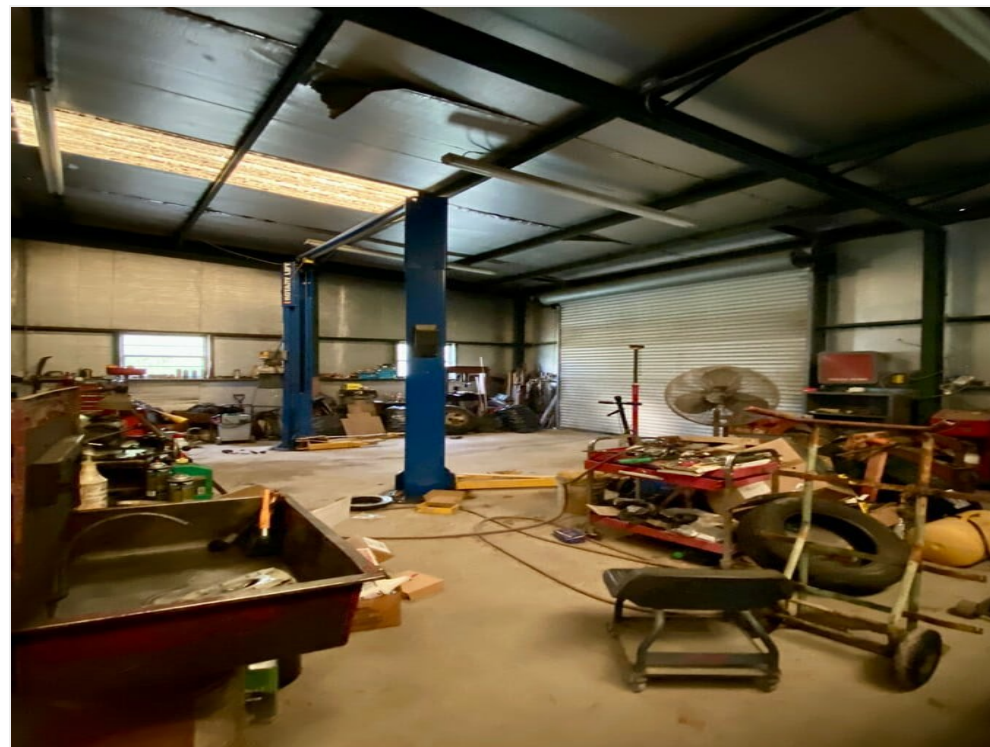

7, IMG_6601