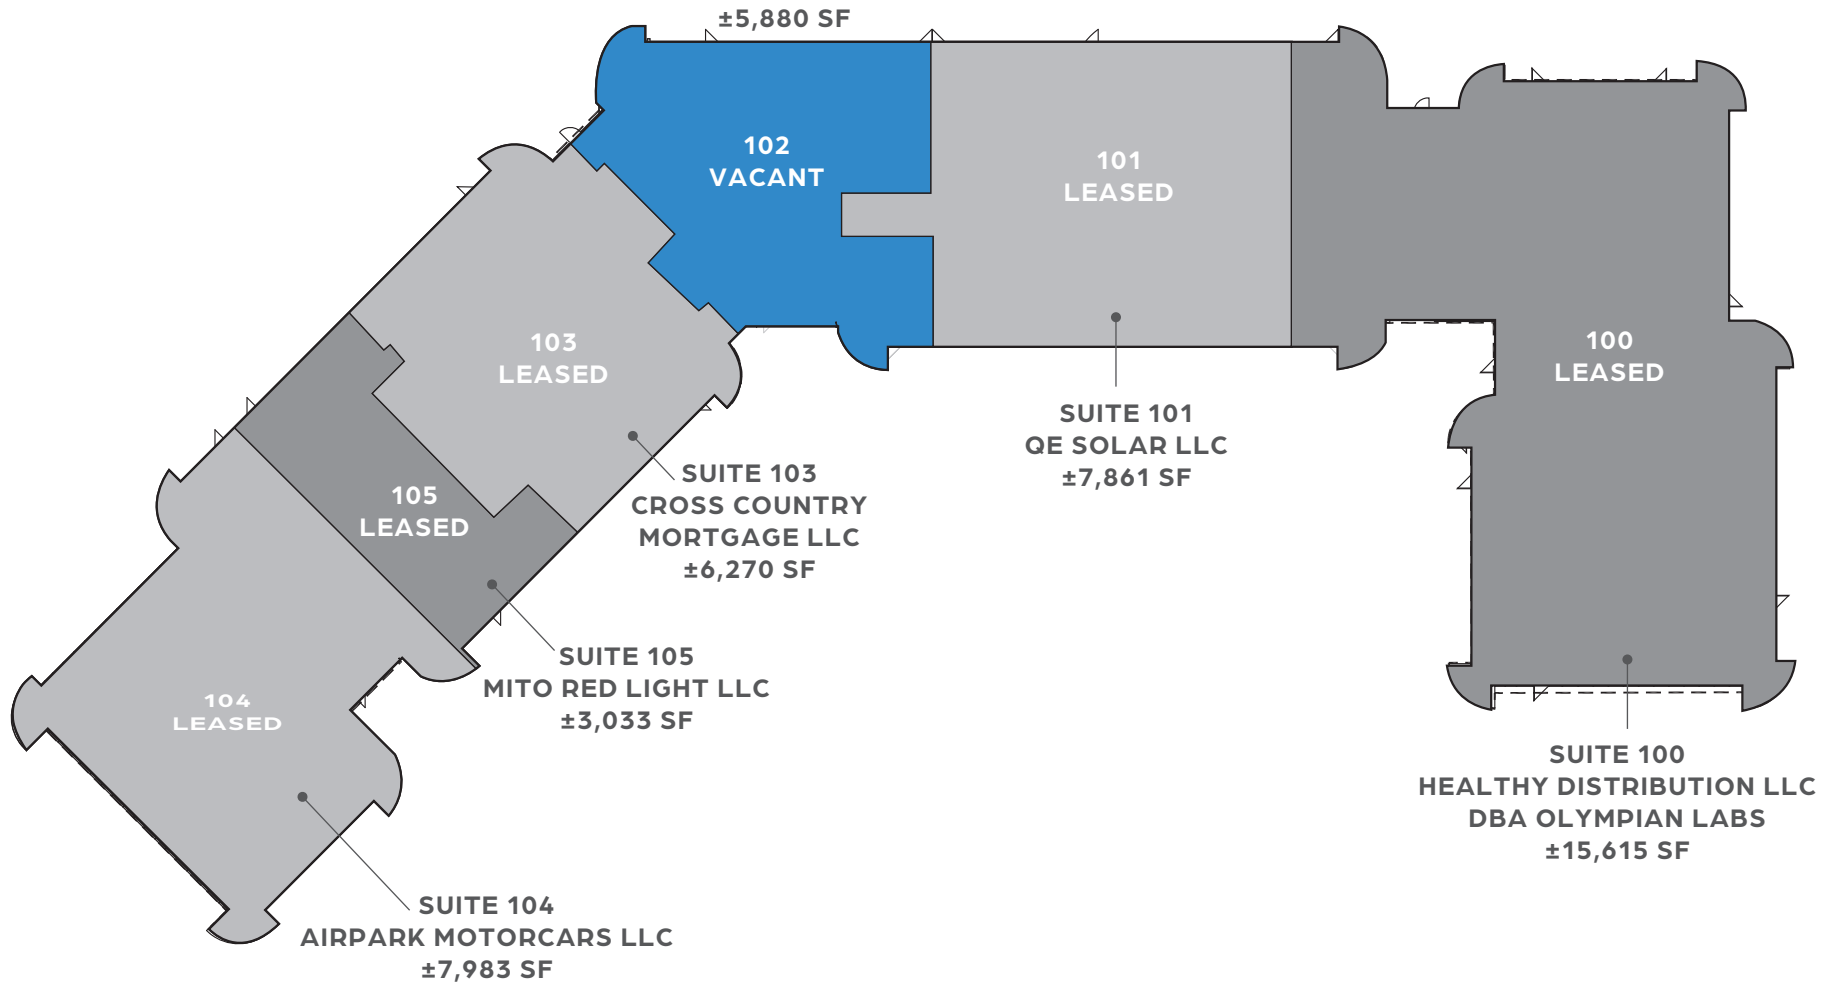

AERO

14455 N HAYDEN ROAD | SCOTTSDALE, ARIZONA 85260

±46,642 SF

NOT TO SCALE

All information furnished regarding property for sale, rental or financing is from sources deemed reliable, but no warranty or representation is made to the accuracy thereof and same is submitted to errors, omissions, change of price, rental or other conditions, prior to sale, lease or financing or withdrawal without notice. No liability of any kind is to be imposed on the broker herein. This information has been secured from sources deemed reliable, however, we make no warranties as to its accuracy.