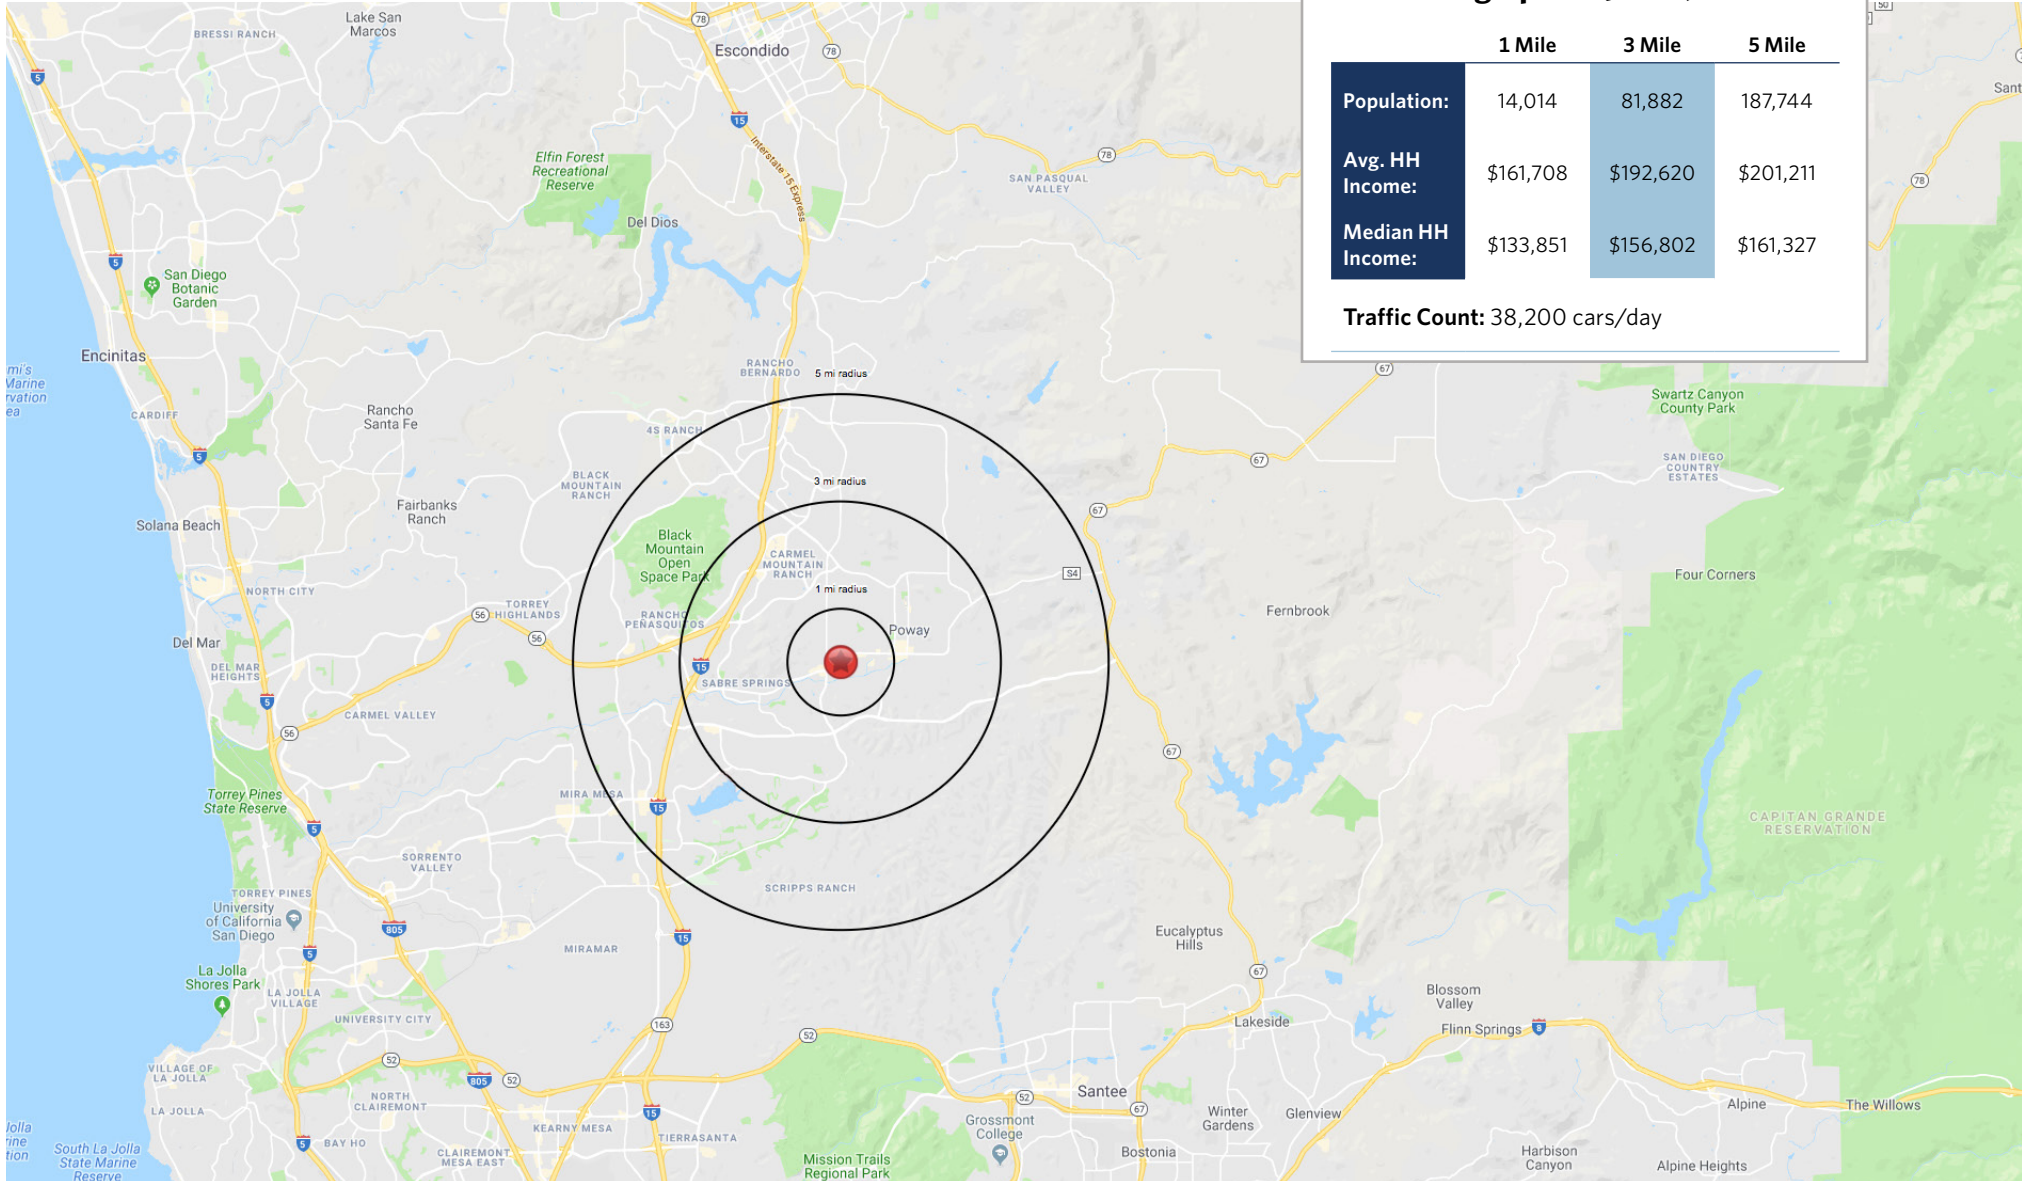

POWAY CROSSINGS

12622-12666 Poway Road, Poway, CA 92064