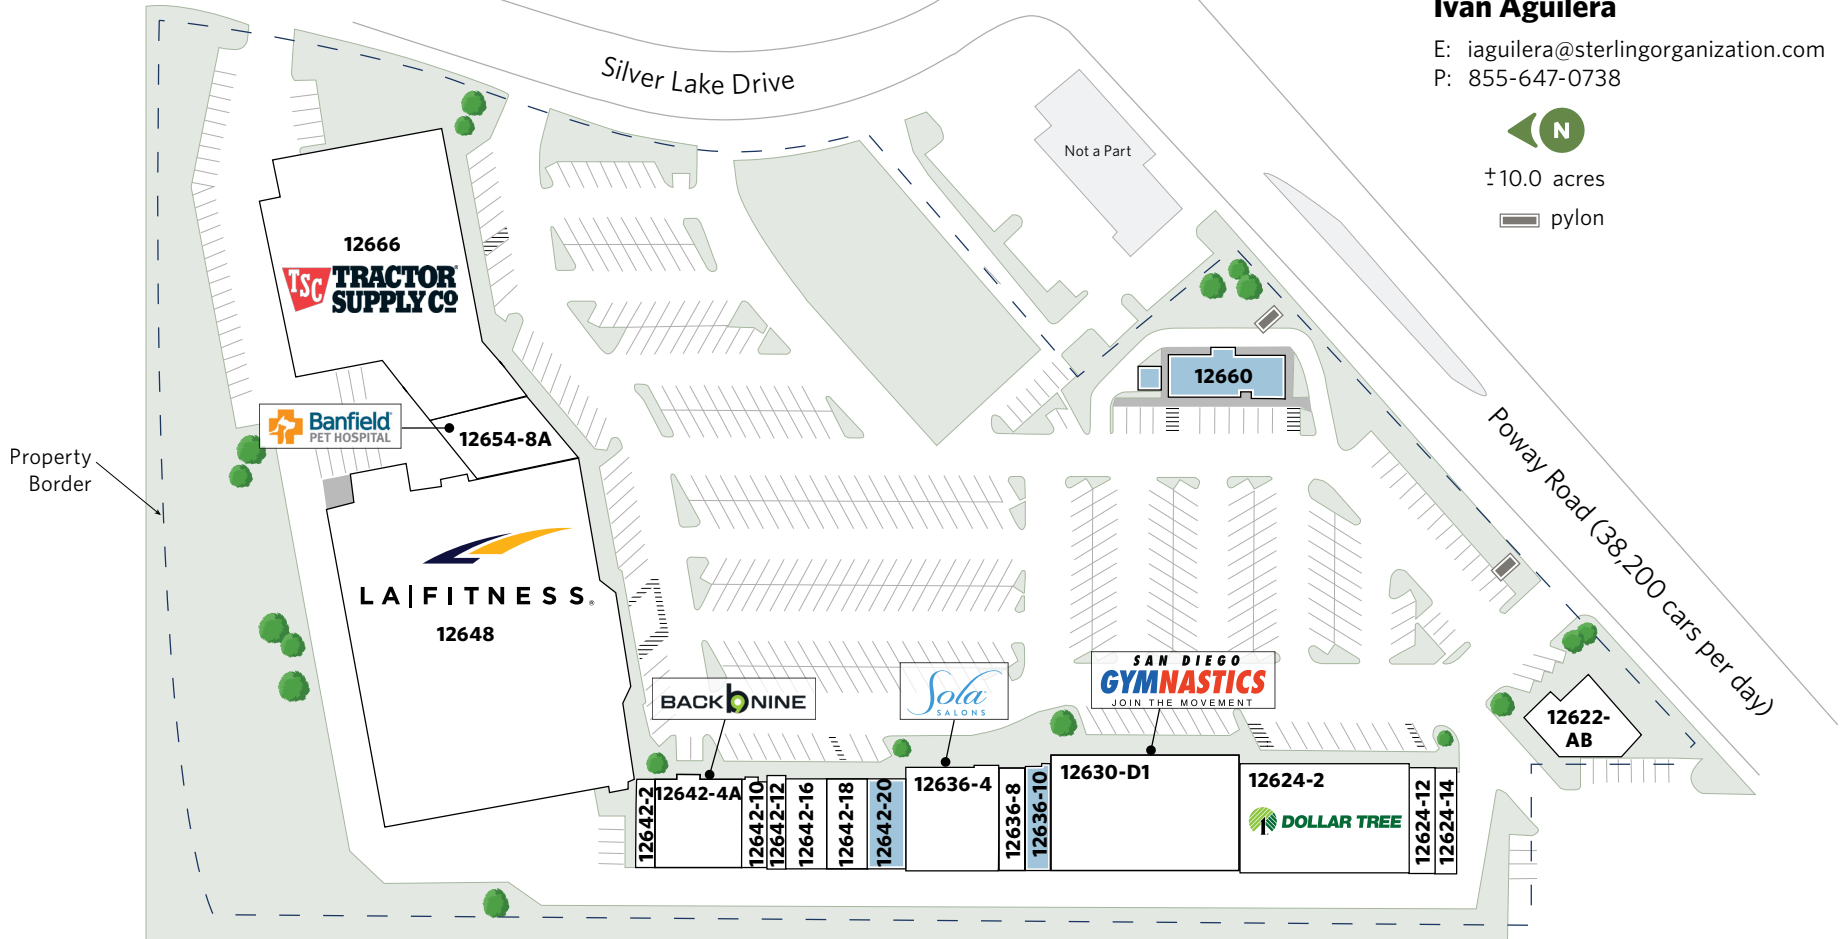

POWAY CROSSINGS

12622-12666 Poway Road, Poway, CA 92064

POWAY CROSSINGS

12622-12666 Poway Road, Poway, CA 92064

POWAY CROSSINGS LEASING PLAN

12622-12666 Poway Road, Poway, CA 92064

For information:

Ivan Aguilera

E: iaguilera@sterlingorganization.com

P: 855-647-0738

UNIT	TENANT	SQ. FT.
12622-AB	Sushi Lounge	2,567
12624-14	Donutopolis	1,084
12624-12	New York New York Giant Pizza	1,188
12624-2	Dollar Tree	8,261
12630-D1	San Diego Gymnastics (Coming Soon)	10,320
12636-10	Available	1,333
12636-8	Namino Persian Cuisine	1,260

UNIT	TENANT	SQ. FT.
12636-4	Sola Salon Studios	4,493
12642-20	Available	1,690
12642-18	7 Spears Jiu Jitsu and 7 Spears Martial Arts	1,690
12642-16	Long Nails Lounge (Coming Soon)	1,768
12642-12	Natasha Dance Studio	844
12642-10	Pacific Barber Shop	845
12642-4A	The Back Nine (Coming Soon)	3,780

UNIT	TENANT	SQ. FT.
12642-2	Nutri Mart	800
12648	LA Fitness	40,567
12654-8A	Banfield Pet Hospital	3,162
12666	Tractor Supply Co.	22,833
12660	Available	2,500
Total Square Feet:		110,985

POWAY CROSSINGS