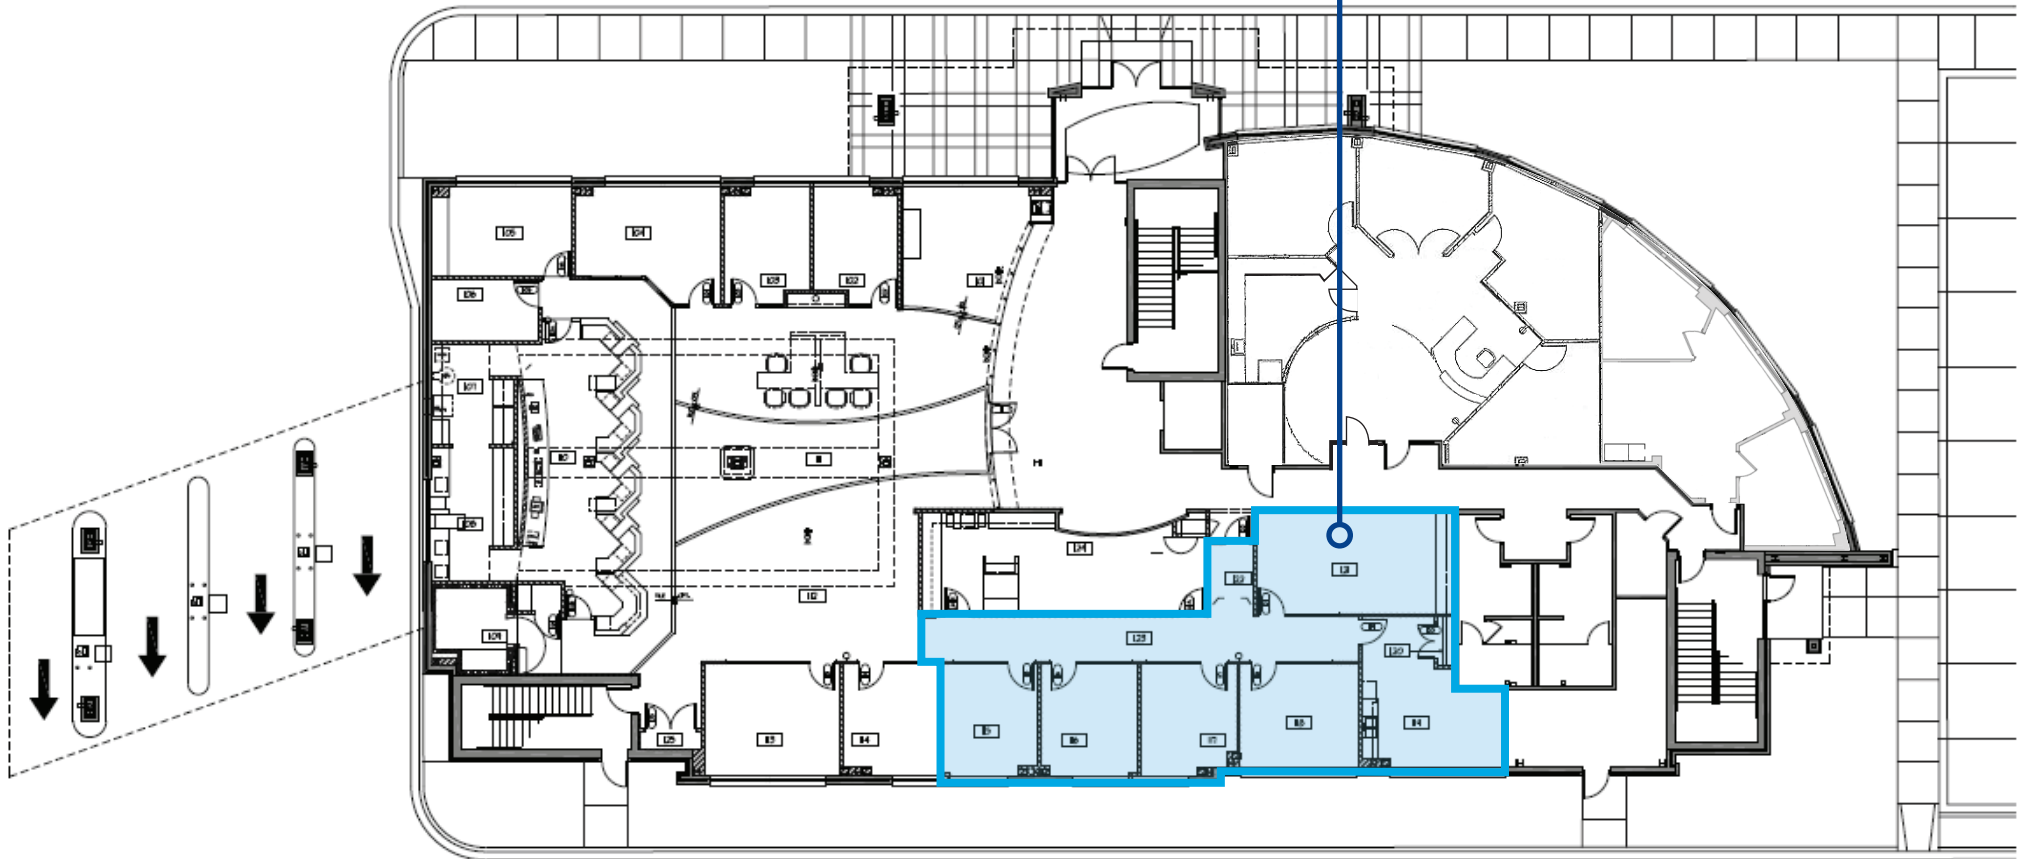

First Floor Plan

The Voyager Building | 500 Marschall Rd, Shakopee, Minnesota

Available
Suite 105
1,943 SF

MAIN LEVEL PLAN
UB-11-0