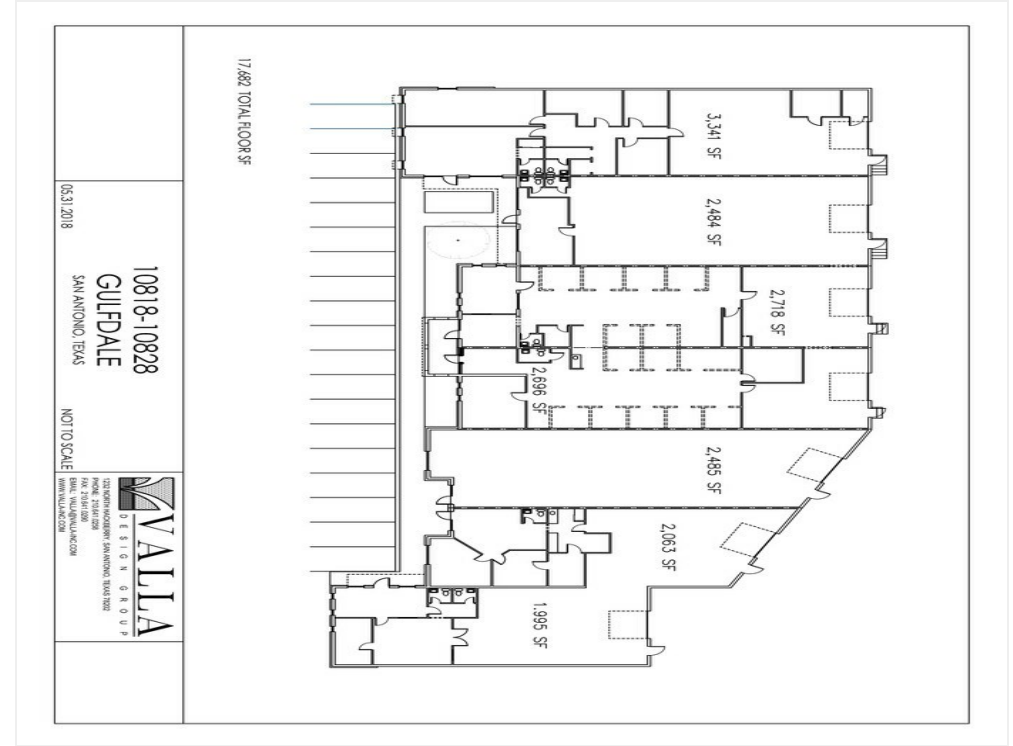

GULFDALE FULL PLANS