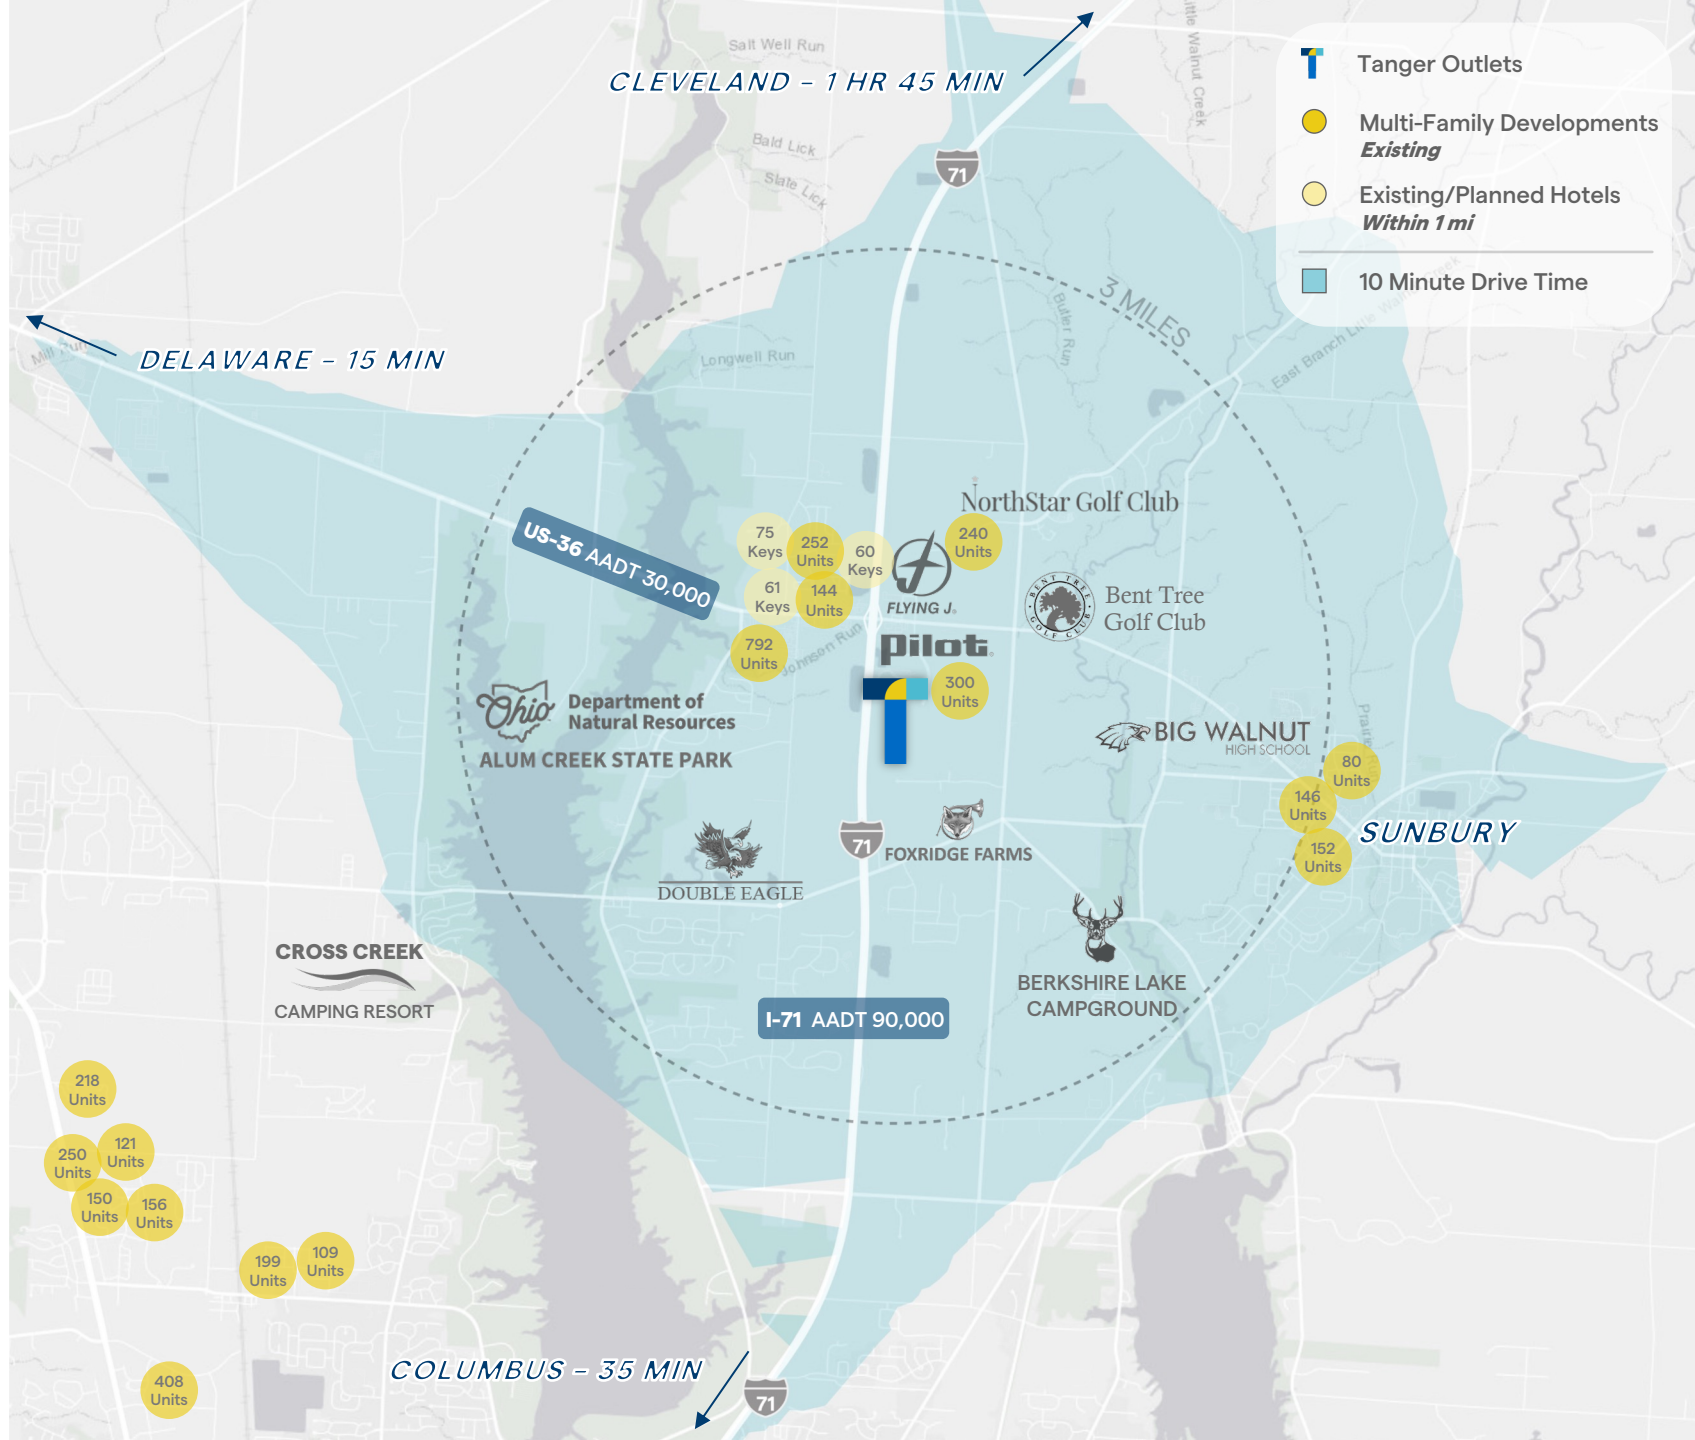

## NEARBY ATTRACTIONS

- Foxridge Farms Equestrian Center <1 mi
- Alum Creek State Campground 2.5 mi
- Berkshire Lake Campground 2.5 mi
- Cross Creek Camping Resort 4 mi

## COUNTRY CLUBS / GOLF COURSES

- Bent Tree Golf Club 1.3 mi
- NorthStar Golf Club 1.7 mi
- Double Eagle Golf Club 1.7 mi

## TRANSPORTATION

- Pilot Travel Center <1.0 mi
- Flying J Travel Center <1.0 mi

## SCHOOLS

- Big Walnut High School 1.3K Students 2.7 mi

**10 MINUTE DRIVE TIME**    **12K** Total Population    **12K** Daytime Population

Distance

Note: Maps not comprehensive; information as of November 2024  
Sources: 2023 ESRI Demographics, CoStar