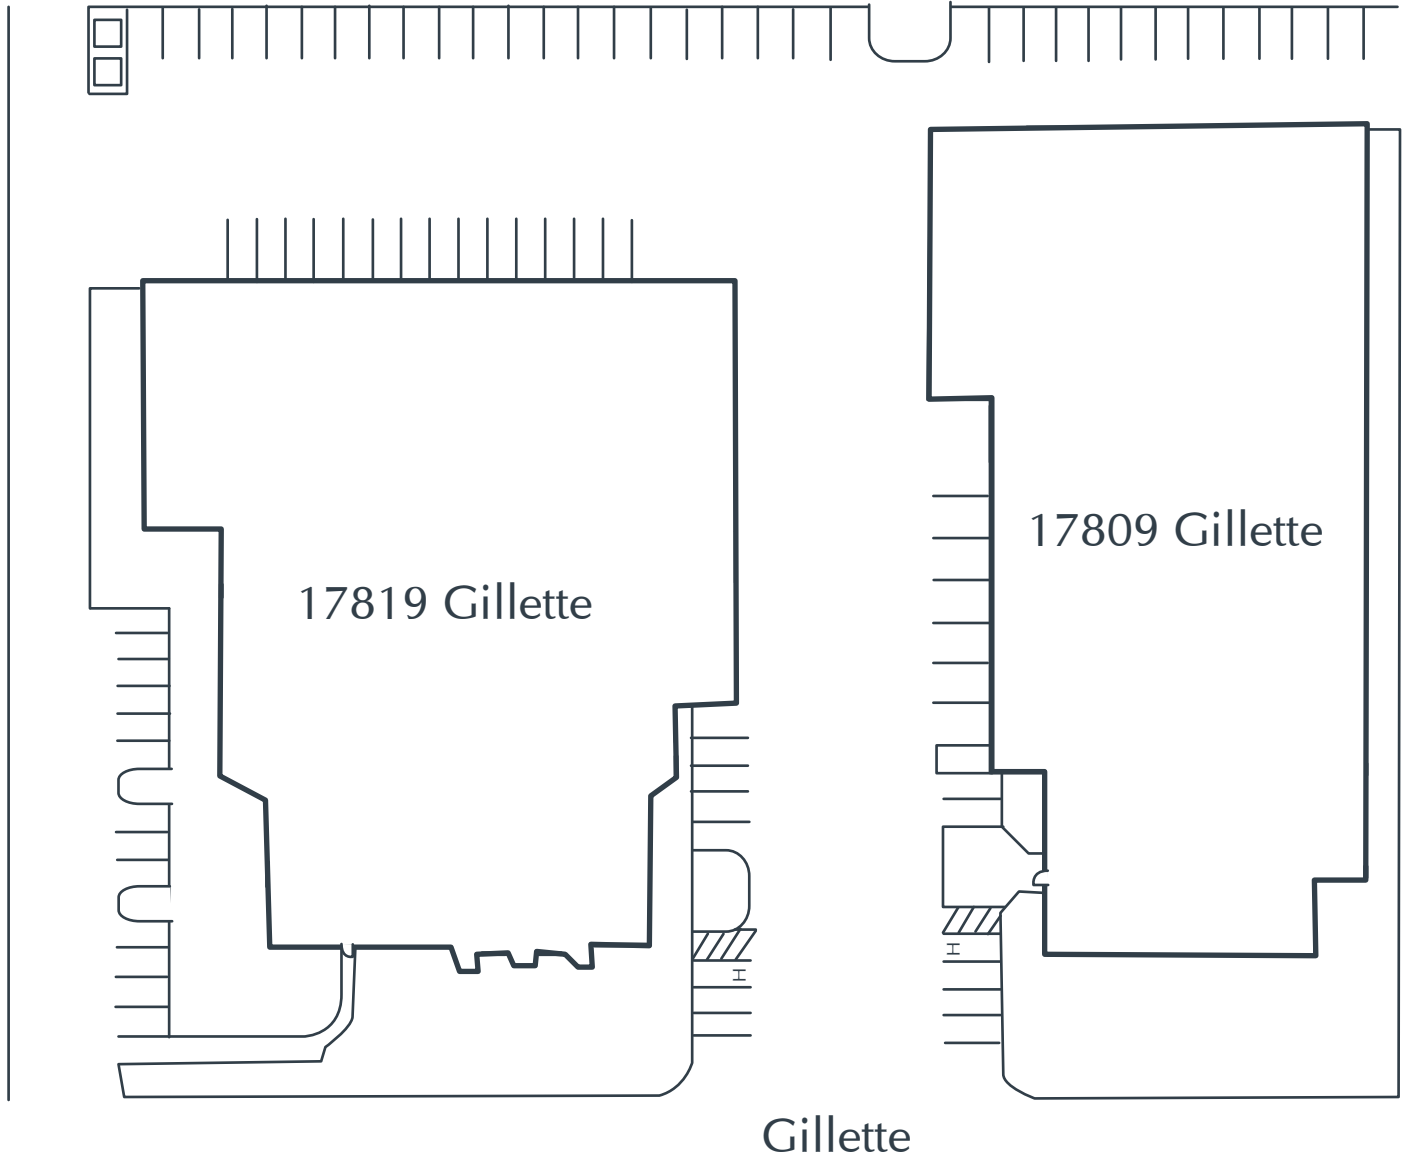

GILLETTE RESEARCH CENTER  
17809 & 17819 Gillette  
Irvine, CA

CONTACT INFORMATION:

All rates, terms, floor plans and building facts subject to change without notice.

ec 12.9.15

Laura Preston-Fayerman/Senior Leasing Director  
Phone: 949.719.7205  
Mobile: 949.274.3424  
E-mail: lfayerman@olenproperties.com