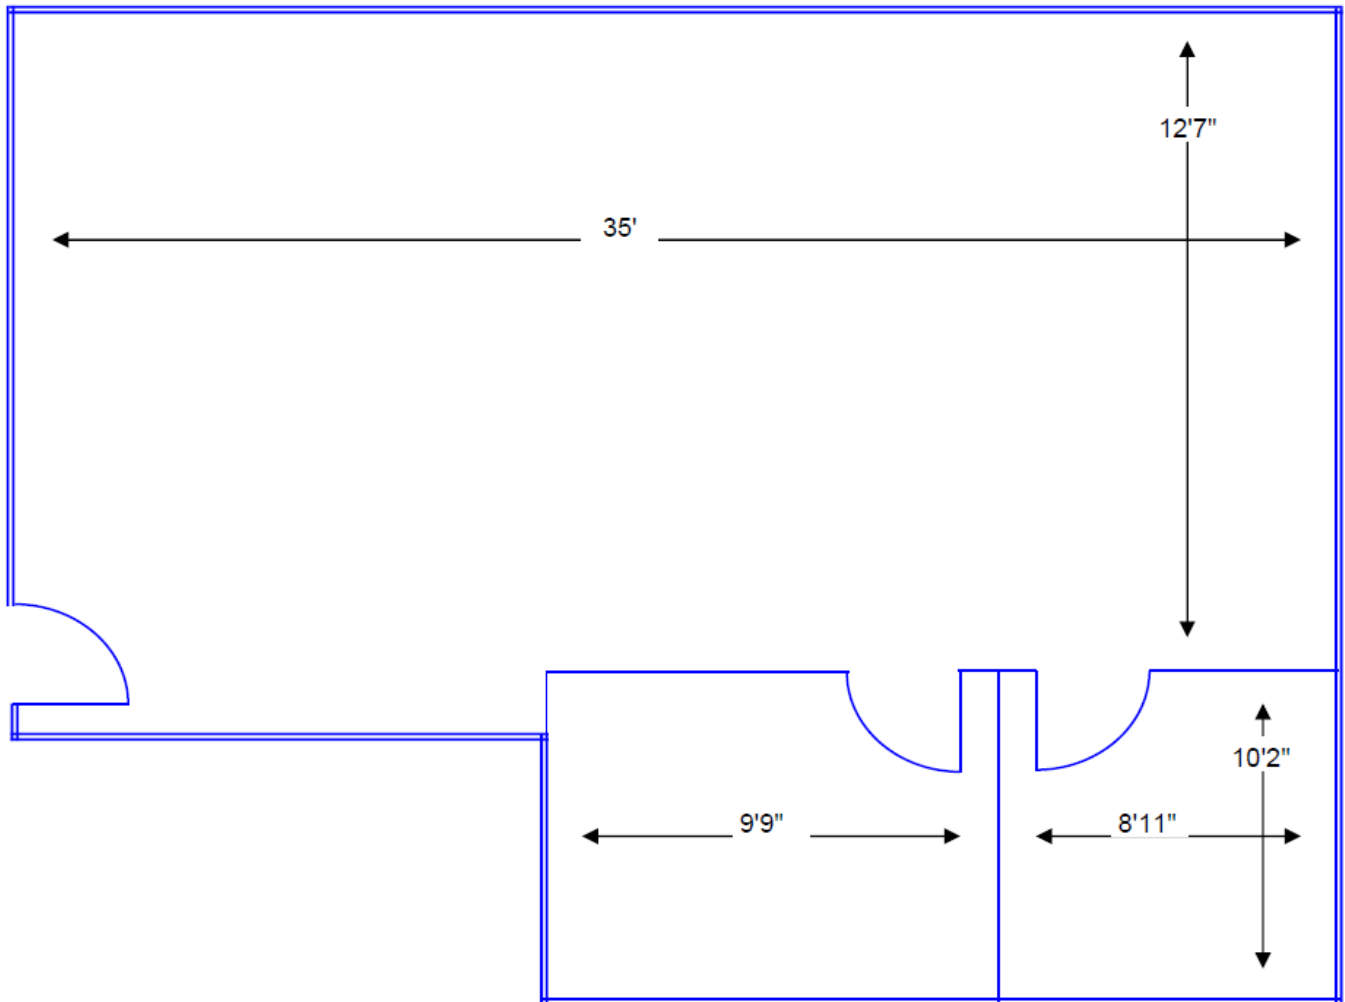

Meadowview Crossing

Morehead Building
2302 W Meadowview Rd

Suite 136
1,195 RSF

AMERICAN CAPITAL PROPERTIES

For more information and to arrange a tour contact:

Teresa McKoy, Property Manager

(336) 676-5455 or (336) 880-7382