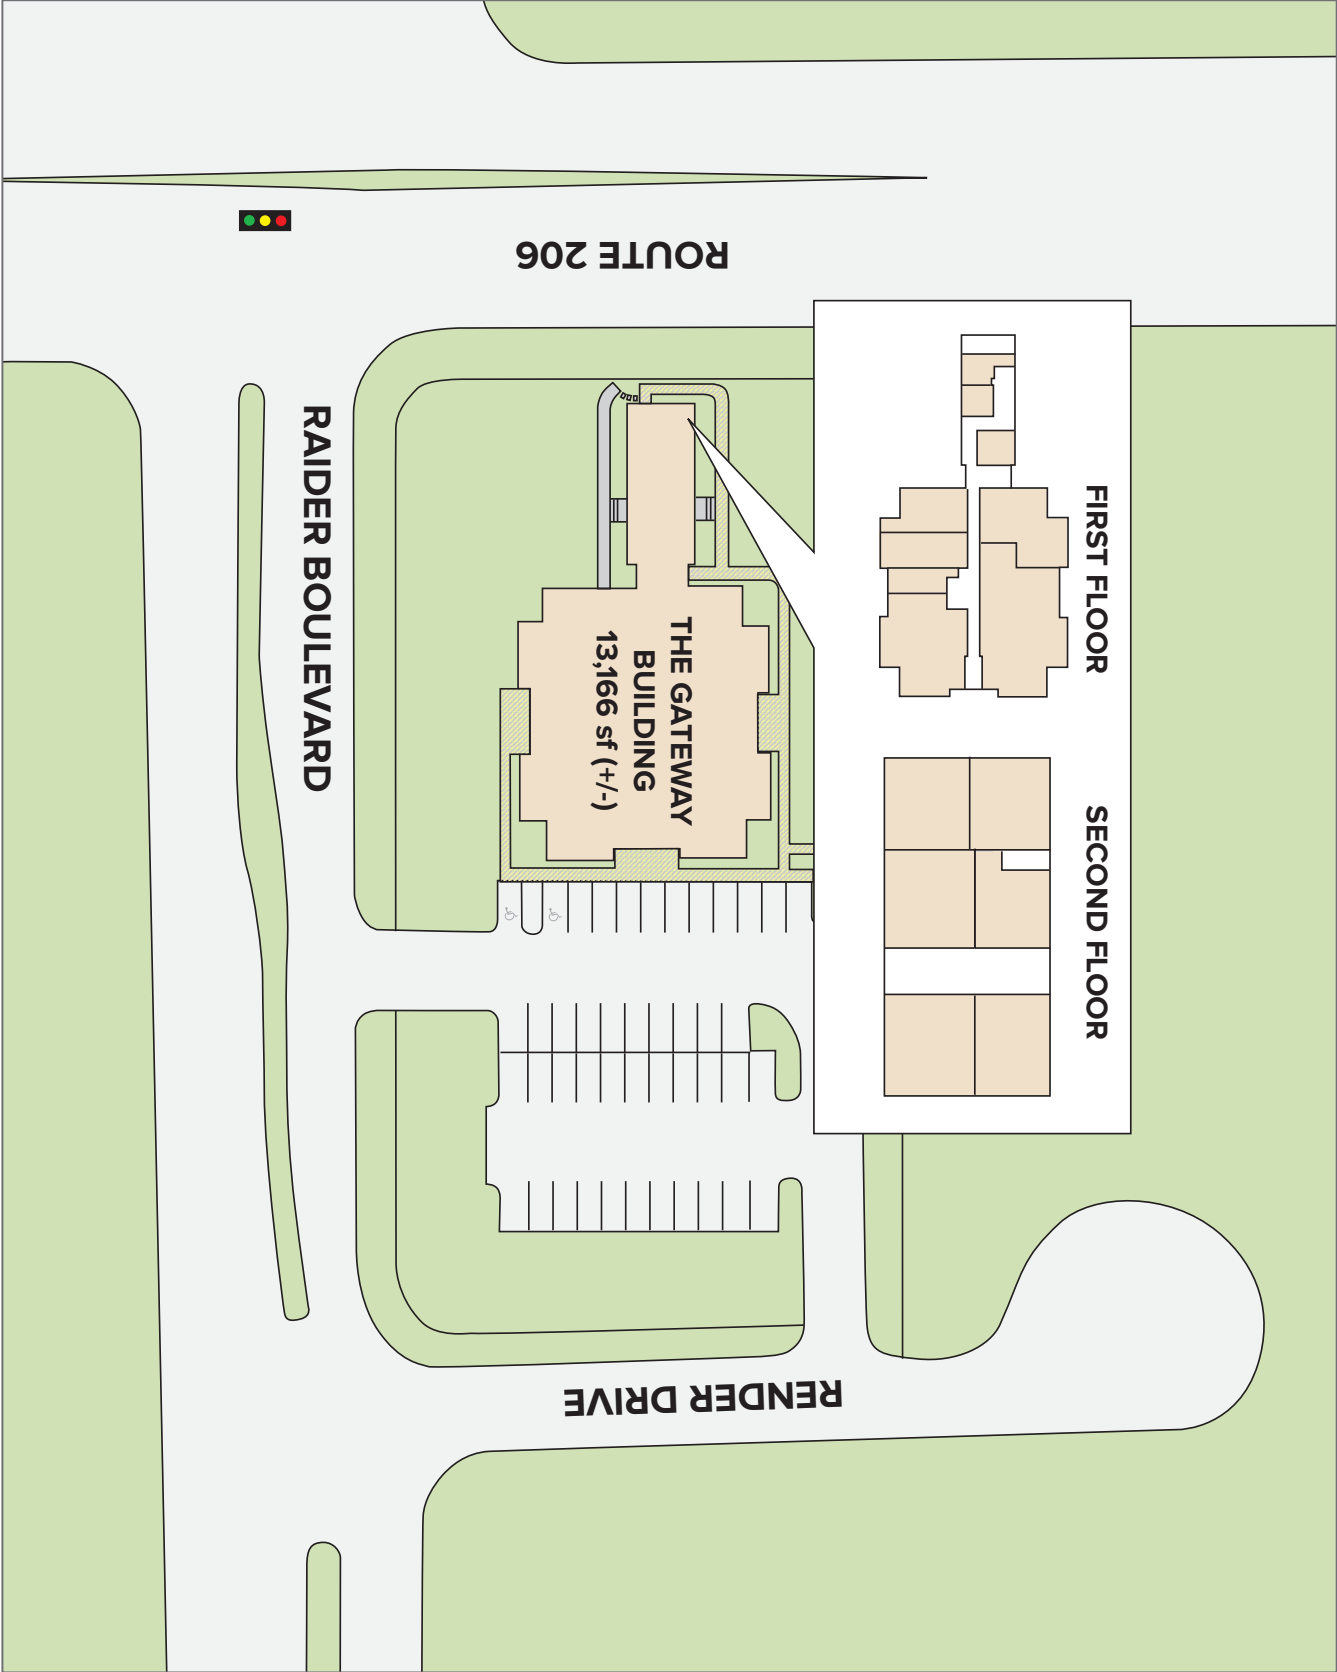

GATEWAY BUILDING

719 Route 206 North | Hillsborough | Somerset County | New Jersey