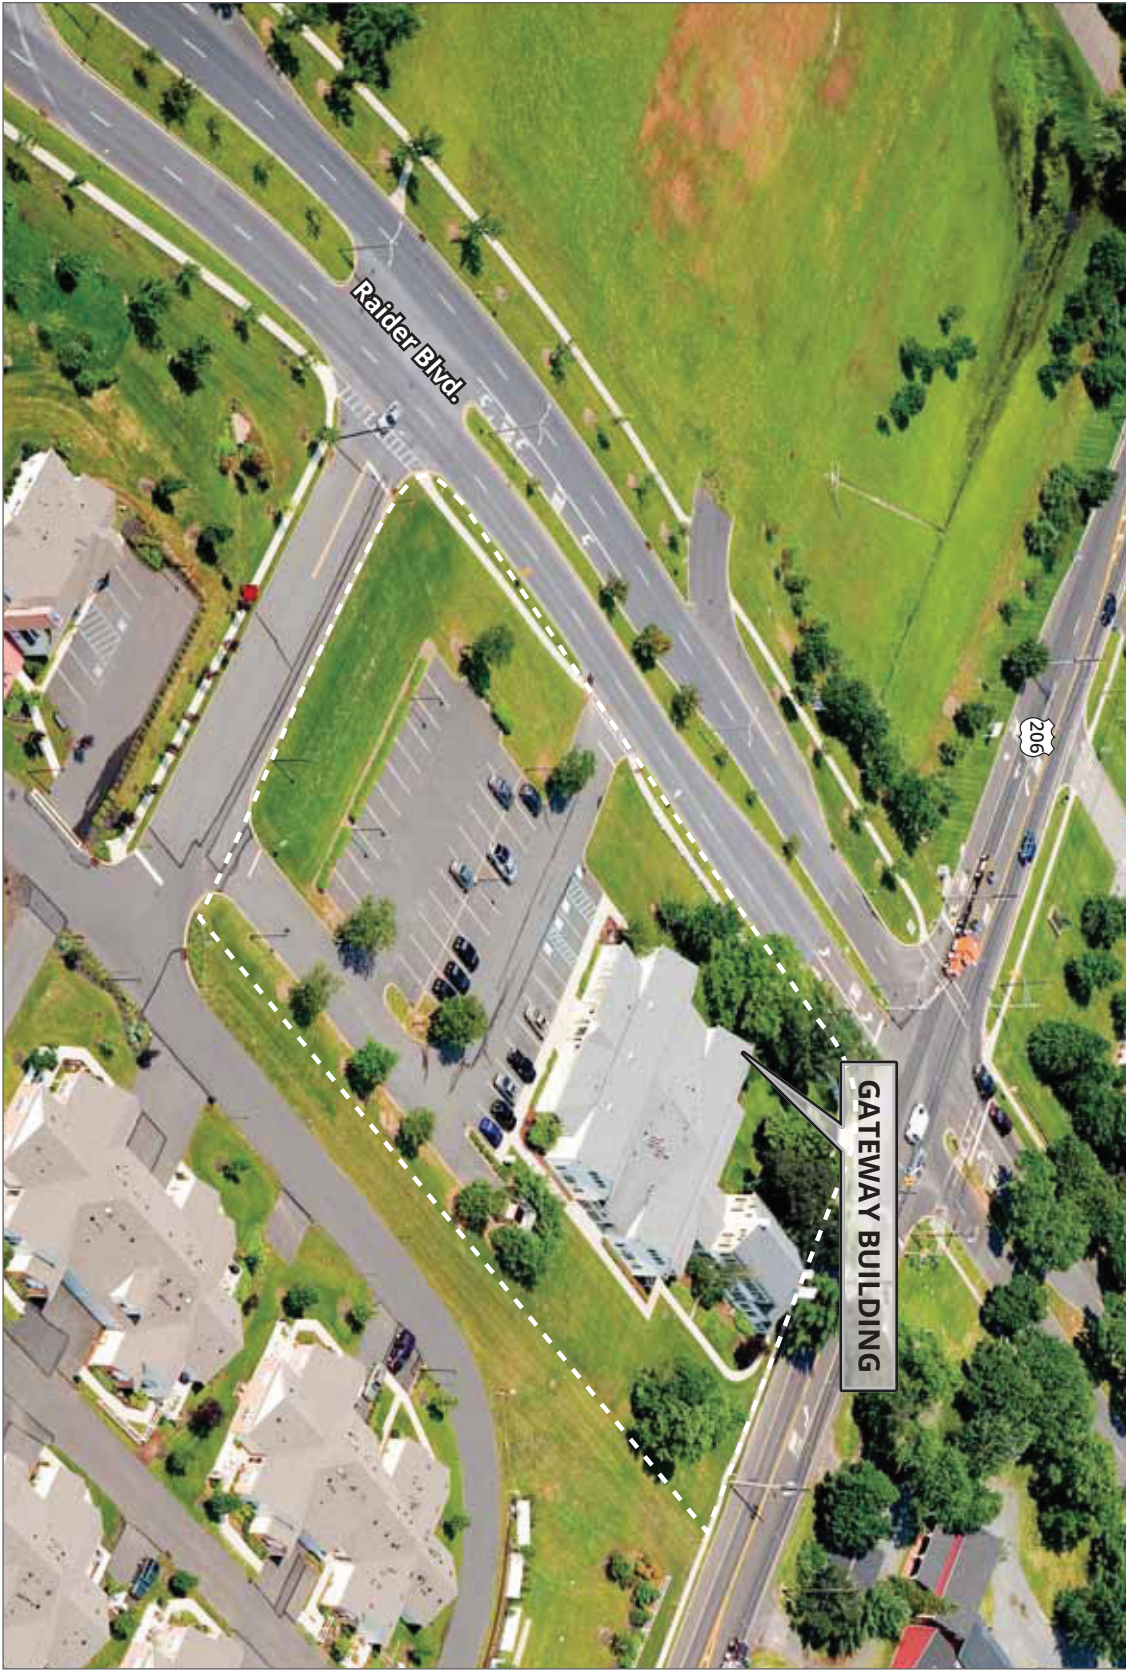

GATEWAY BUILDING

719 Route 206 North | Hillsborough | Somerset County | New Jersey

The Gateway Building is ideally situated at the intersection of Raider Blvd. and heavily traveled Route 206 North. Located in the ever expanding town of Hillsborough in Somerset County, The Gateway Building offers both medical and office suites in a picturesque setting.

Built on three acres of professionally landscaped and managed grounds, The Gateway Building provides 13,166 sf (+/-) of medical and professional office suites. This charming two-story medical and office building was designed in the early American colonial style. The original structure provides old world charm while 10,000 sf (+/-) of modern additions offers both comfort and functionality.

FEATURES

- Colonial two-story medical and office building located at the intersection of Route 206 and Raider Blvd.
- Newly renovated and decorated lobby, foyer and hallways
- Abundant parking with handicap accessibility
- High-speed internet access available
- Right across from a commercial retail center

GATEWAY BUILDING

719 Route 206 North | Hillsborough | Somerset County | New Jersey

GATEWAY BUILDING

719 Route 206 North | Hillsborough | Somerset County | New Jersey

GATEWAY BUILDING

719 Route 206 North | Hillsborough | Somerset County | New Jersey