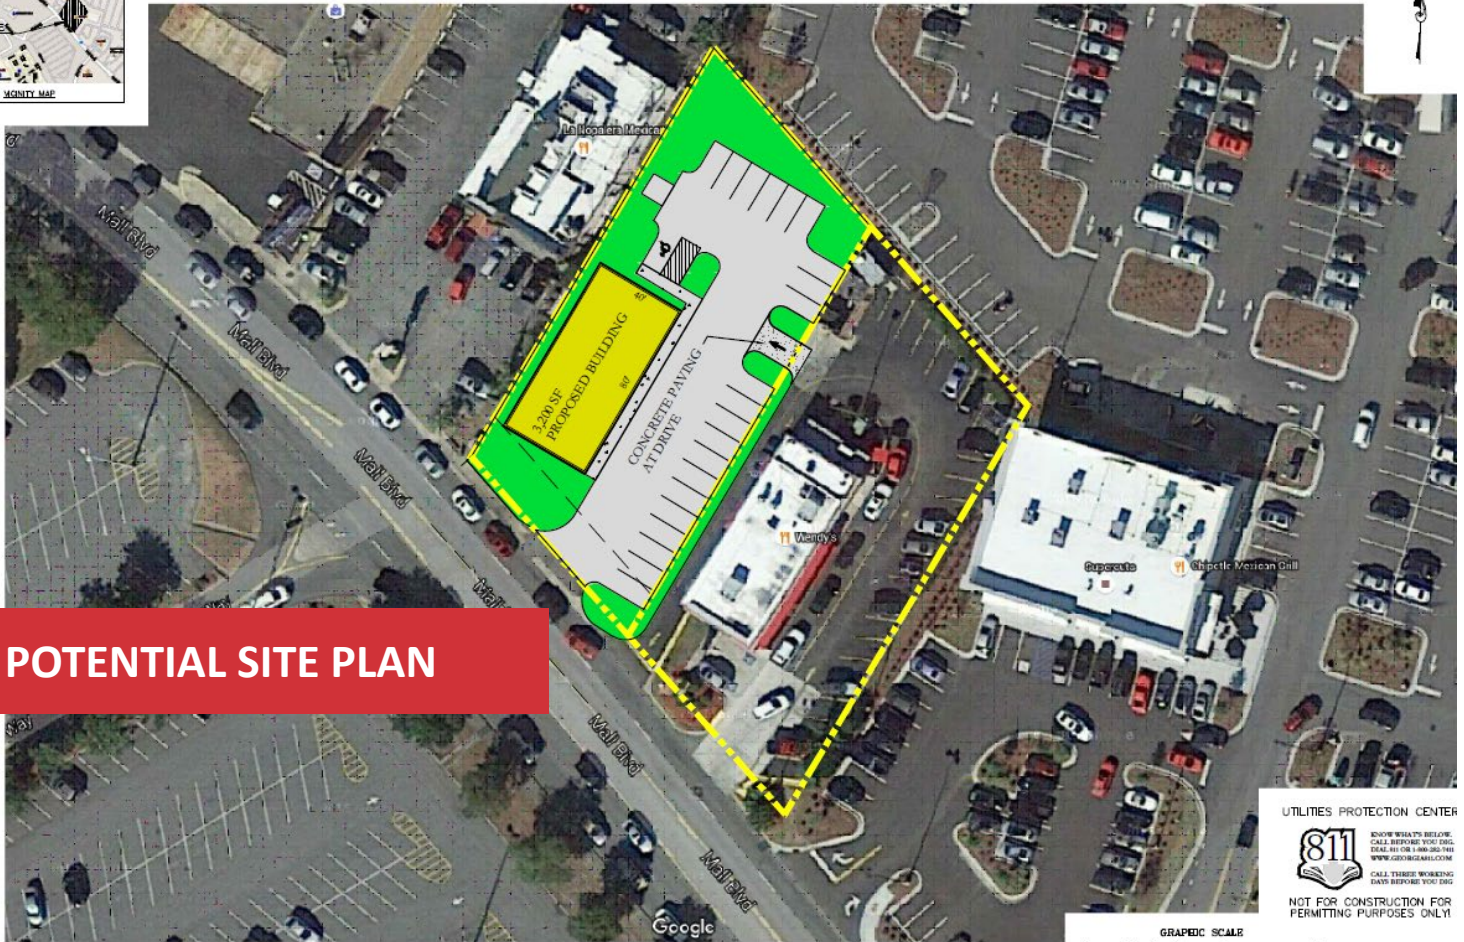

### HIGHLIGHTS

- Previously developed out parcel at Kroger Marketplace and Dick's Sporting Goods
- Rare opportunity in High Barrier-to-Entry Sub-market
- Cleared parcel is ready for development
- Across from Oglethorpe Mall in the heart of Savannah's Retail Corridor

**PARKING**  
 REQUIRED: 16 SPACES  
 PROVIDED: 22 SPACES I/C 1 HANDICAP SPACES

**GREENSPACE**  
 PRE: 712 SF - 3.7%  
 POST: 7,183 SF - 38%

**POTENTIAL SITE PLAN**

UTILITIES PROTECTION CENTER  
 811  
 KNOW WHAT'S BELOW  
 CALL BEFORE YOU DIG  
 800-4-A-SH-1-1111  
 WWW.GEORGIA811.COM  
 CALL TRAFFIC WORKING  
 DAYS BEFORE YOU DIG  
 NOT FOR CONSTRUCTION FOR  
 PERMITTING PURPOSES ONLY.