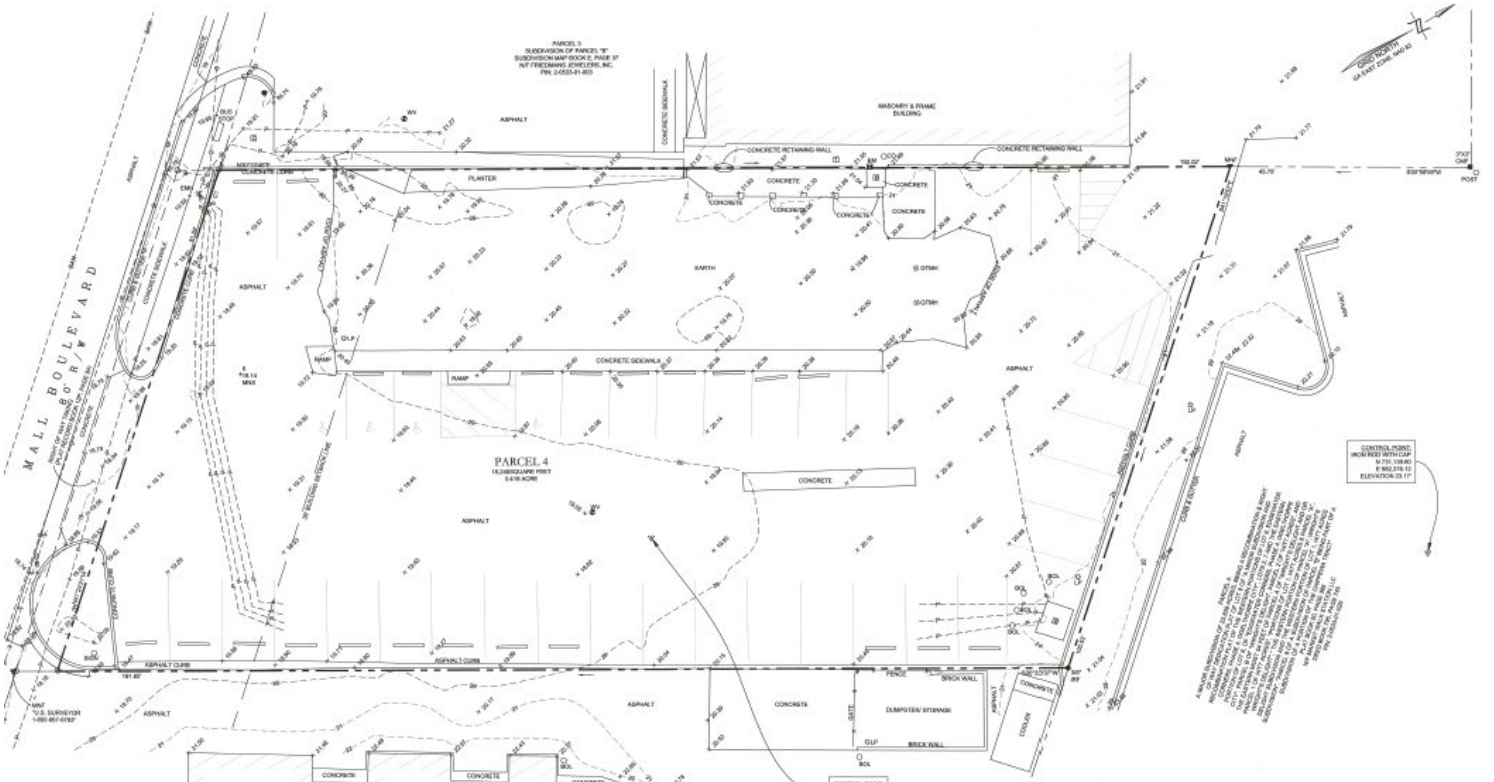

**PARKING**  
 REQUIRED: 16 SPACES  
 PROVIDED: 22 SPACES I/C 1 HANDICAP SPACES

**GREENSPACE**  
 PRE: 712 SF - 3.7%  
 POST: 7,183 SF - 38%

**POTENTIAL SITE PLAN**

UTILITIES PROTECTION CENTER  
 811  
 KNOW WHAT'S BELOW  
 CALL BEFORE YOU DIG  
 800-4-A-SH-1-1111  
 WWW.GEORGIA811.COM  
 CALL TRAFFIC WORKING  
 DAYS BEFORE YOU DIG  
 NOT FOR CONSTRUCTION FOR  
 PERMITTING PURPOSES ONLY.