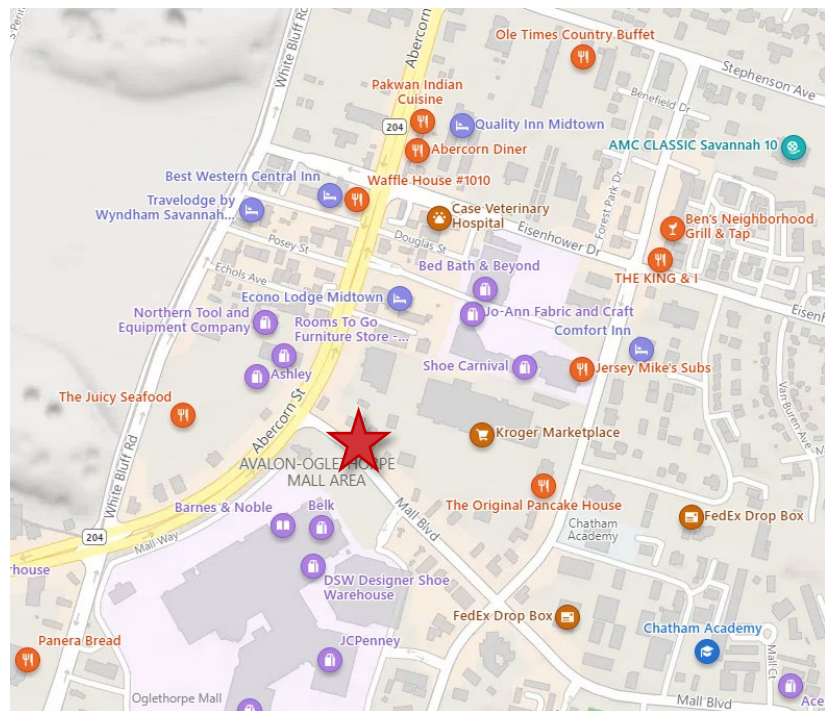

### HIGHLIGHTS

- Previously developed out parcel at Kroger Marketplace and Dick's Sporting Goods
- Rare opportunity in High Barrier-to-Entry Sub-market
- Cleared parcel is ready for development
- Across from Oglethorpe Mall in the heart of Savannah's Retail Corridor

### TRAFFIC COUNTS GDOT 2020

Abercorn Street	34,646 CPD
Mall Boulevard	14,153 CPD
Hodgson Memorial	18,177 CPD

**CONTACT: REX BENTON**

President / Principal

[rbenton@naisavannah.com](mailto:rbenton@naisavannah.com)

**LONGHORN  
STEAKHOUSE**

**ABERCORN ST**

**BARNES  
& NOBLE**

**Wendy's**

**CHIPOTLE  
MEXICAN BOWL**

**TACO BELL**

**belk**

**MALL BLVD**

**jason's deli**

**HODGSON MEMORIAL DR**

**OGLETHORPE  
MALL**

**Chick-fil'd**

**Arby's**

**TRUIST**

**Sears**

**jcpenny**